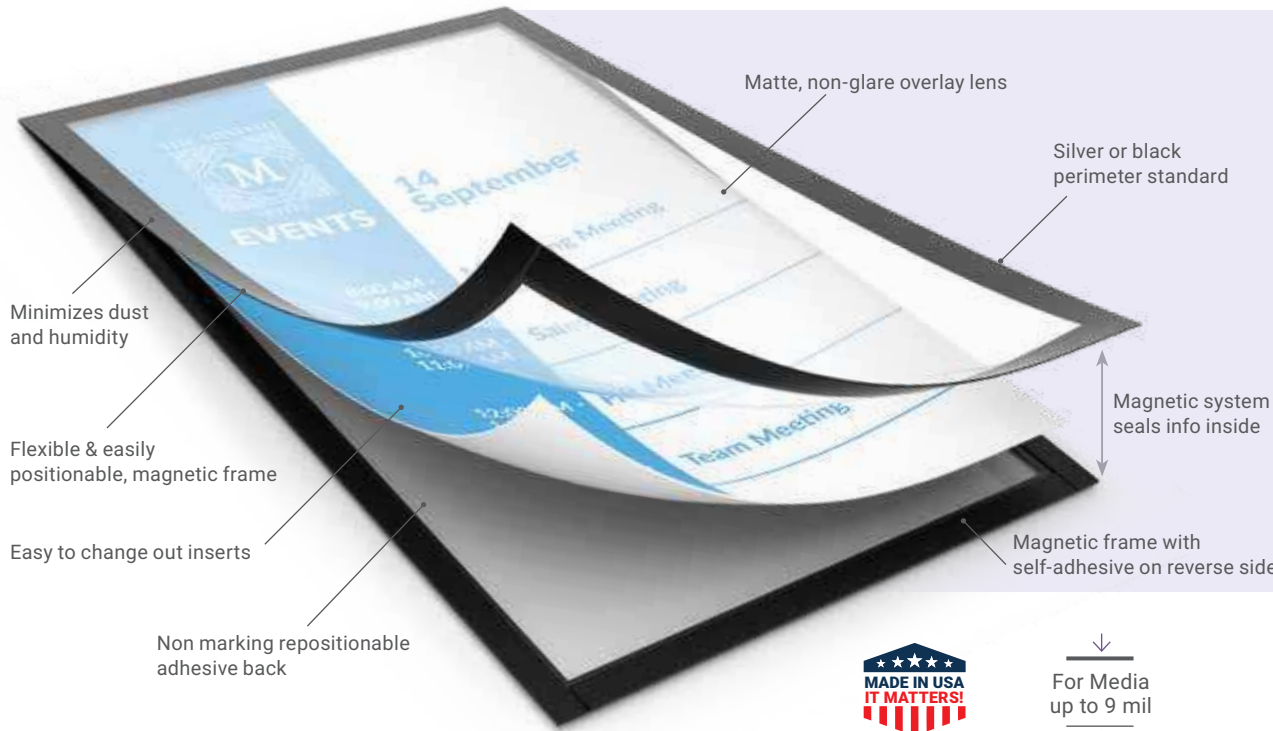

Magnetic

↓
For Media
up to 9 mil
↑

Specify: Model – Color* *Doesn't affect price

Model	Graphic Size	Color*
IFO1	8-1/2" x 11"	-S Satin Silver
IFO3	11" x 17"	-B Matte Black
IFO4	14" x 22"	
IFO7	22 x 28"	
With Magnetic Backs		
IFO1MB	8-1/2" x 11"	> Magnetic Strips attach to steel surfaces
IFO3MB	11" x 17"	
With Fabric Tape		
IFO1FT	8-1/2" x 11"	> Special tape attaches to fabric surfaces
IFO3FT	11" x 17"	

SeeWell InfoFrames™

- Fast instant information sheet change-outs
- Pressure sensitive non-marking and repositionable adhesive back
- Non glare overlay top lens is hinged, simply lift to open
- Use vertically or horizontally
- Clear lens with a handsome silver or black border
- Clever magnetic perimeter holds notices and allows for storage of others underneath
- The hermetically magnetic closure insures the signage stays clean away from dirt and germs
- SeeWell InfoFrames empower branding and communication

Please Note: If insert arrives rolled in a tube, reverse roll to flatten prior to inserting into the Frames. Max thickness, 80 lb. text stock (9mil.)

SeeWell InfoFrames™ Magnetic

SeeWell InfoFrames™: signing opportunities are everywhere.

Easily display your current programs, promotions or updates. Great for office environments.

Double sided viewing on glass doors and windows

Use for Wayfinding, Events, Information, Security, Product Identification, Food Service, Supermarkets, Hospitality, Large Venues and Facilities.