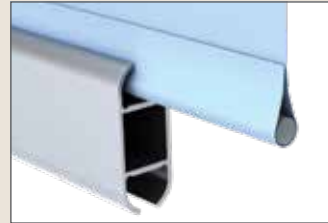

Hanging Graphics Hardware

Straight Halo Rail Kits

- Two Systems – for fabric or styrene
- Movable eye mount assemblies
- Four plastic end cap closures

Textile - Hem Graphics

Styrene Graphics

Custom lengths available

Daisy Chain
Multiples Together

Halo Rail
1 5/8" Tall

Mini Halo Rail
1 5/16" Tall

Straight Halo Rail Kits (sets)

- Versatile shape in a handsome aluminum profile
- Able to hang in series by daisy chaining
- For fabric or styrene graphics
- Movable eye mount assemblies
- Four plastic end cap closures
- Custom long lengths available in single or multiple sections