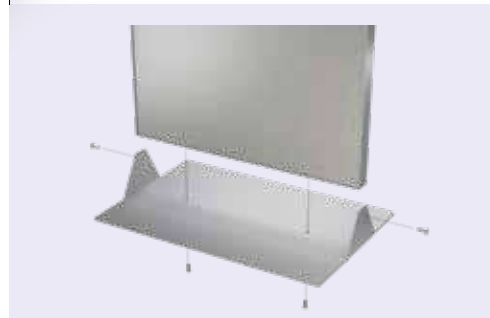

FrameGraphix Signware Stands™

Magnetic

TLS2472-MR-S

FrameGraphix Magnetic Signware Stands™

- Ships efficiently to save on freight costs
- Recessed graphic seats with near frameless look
- Double sided satin silver aluminum frame
- Incredibly easy graphic change-outs
- Full width weighted steel base

High Quality
Cost Effective

Durable
Built to last

Double sided satin silver aluminum frame

Frame ships in 2 sections

TLS1472-MM-S

Magnetic Media	Graphic Size	Magnetic Receptive
TLS1472-MM	14" x 72"	TLS1472-MR
TLS2472-MM	24" x 72"	TLS2472-MR

Custom size requests encouraged.

Specify: Color* -S Satin Silver or -B Matte Black

Magnetic

Mounting bracket included.

1-1/2" Deep Frame

TLW4824-MM-H-S

TLS5-MM-X-SQ-V-S

TLS3-MR-TP-RD-V-B

FrameGraphix Magnetic Wall Frames™

- 1-1/2" deep extruded profile frame
- Incredibly easy graphic change-outs
- Recessed graphic seats, frameless look
- Hang horizontally or vertically
- Wall mount hardware included