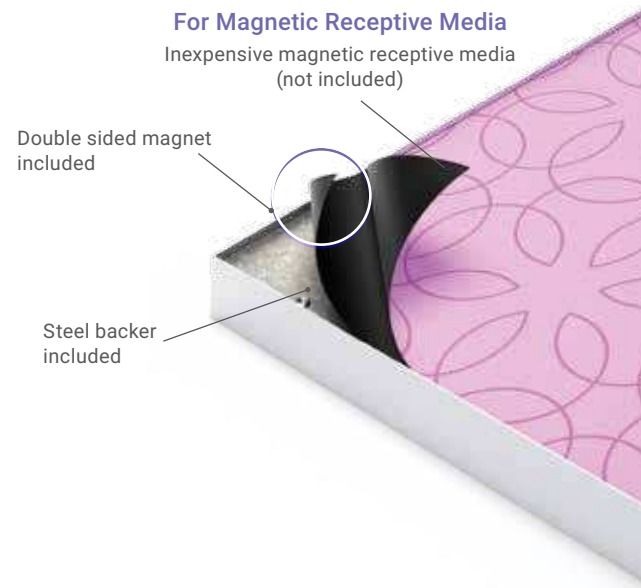

Magnetic

FrameGraphix Magnetic Signware Stands™

- Ships efficiently to save on freight costs
- Recessed graphic seats with near frameless look
- Double sided satin silver aluminum frame
- Incredibly easy graphic change-outs
- Full width weighted steel base

High Quality
Cost Effective

Durable
Built to last

Double sided satin silver aluminum frame

Frame ships in 2 sections

| Magnetic Media | Graphic Size | Magnetic Receptive |
|-------------------|--------------|--------------------|
| TLS1472-MM | 14" x 72" | TLS1472-MR |
| TLS2472-MM | 24" x 72" | TLS2472-MR |

Custom size requests encouraged.

Specify: Color* **-S** Satin Silver or **-B** Matte Black

Magnetic

Mounting bracket included.

1-1/2" Deep Frame

TLW4824-MM-H-S

TLS5-MM-X-SQ-V-S

TLS3-MR-TP-RD-V-B

*Doesn't affect price, but must use to order.

FrameGraphix Magnetic Wall Frames™

- 1-1/2" deep extruded profile frame
- Incredibly easy graphic change-outs
- Recessed graphic seats, frameless look
- Hang horizontally or vertically
- Wall mount hardware included