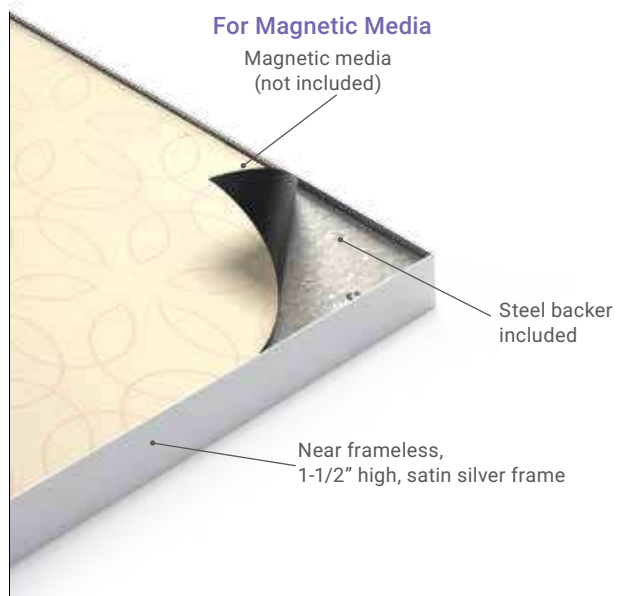

Magnetic

FrameGraphix Magnetic Signware Stands™

- Ships efficiently to save on freight costs
- Recessed graphic seats with near frameless look
- Double sided satin silver aluminum frame
- Incredibly easy graphic change-outs
- Full width weighted steel base

High Quality
Cost Effective

Durable
Built to last

Double sided satin silver aluminum frame

Frame ships in 2 sections

| Magnetic Media | Graphic Size | Magnetic Receptive |
|-------------------|--------------|--------------------|
| TLS1472-MM | 14" x 72" | TLS1472-MR |
| TLS2472-MM | 24" x 72" | TLS2472-MR |

Custom size requests encouraged.

Specify: Color* **-S** Satin Silver or **-B** Matte Black

Magnetic

Mounting bracket included.

1-1/2" Deep Frame

TLW4824-MM-H-S

TLS5-MM-X-SQ-V-S

TLS3-MR-TP-RD-V-B

*Doesn't affect price, but must use to order.

FrameGraphix Magnetic Wall Frames™

- 1-1/2" deep extruded profile frame
- Incredibly easy graphic change-outs
- Recessed graphic seats, frameless look
- Hang horizontally or vertically
- Wall mount hardware included