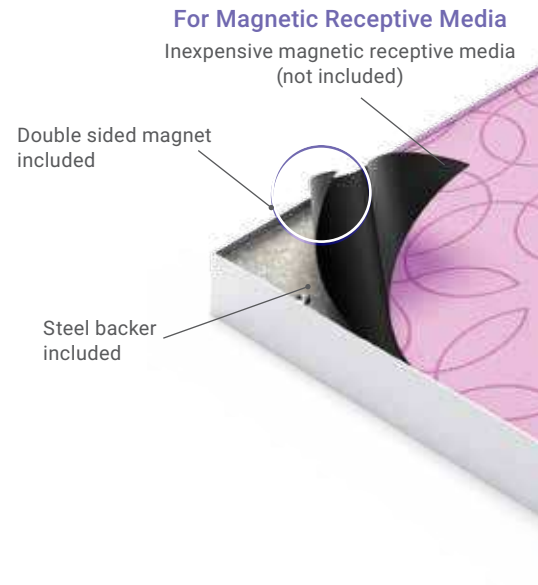

Magnetic

TLS2472-MR-S

FrameGraphix Magnetic Signware Stands™

- Ships efficiently to save on freight costs
- Recessed graphic seats with near frameless look
- Double sided satin silver aluminum frame
- Incredibly easy graphic change-outs
- Full width weighted steel base

High Quality
Cost Effective

Durable
Built to last

Double sided satin silver aluminum frame

Frame ships in 2 sections

TLS1472-MM-S

Magnetic Media	Graphic Size	Magnetic Receptive
TLS1472-MM	14" x 72"	TLS1472-MR
TLS2472-MM	24" x 72"	TLS2472-MR

Custom size requests encouraged.

Specify: Color* -S Satin Silver or -B Matte Black

Magnetic

TLW4824-MM-H-S

Mounting bracket included.

1-1/2" Deep Frame

TLS5-MM-X-SQ-V-S

TLS3-MR-TP-RD-V-B

FrameGraphix Magnetic Wall Frames™

- 1-1/2" deep extruded profile frame
- Incredibly easy graphic change-outs
- Recessed graphic seats, frameless look
- Hang horizontally or vertically
- Wall mount hardware included