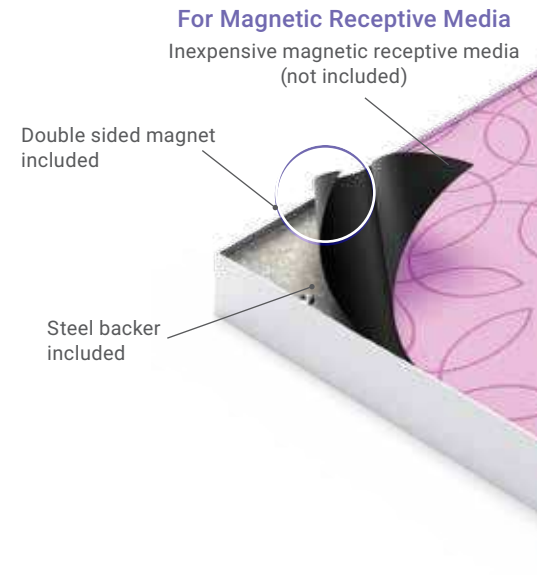

FrameGraphix Signware Stands™

Magnetic

TLS2472-MR-S

FrameGraphix Magnetic Signware Stands™

- Ships efficiently to save on freight costs
- Recessed graphic seats with near frameless look
- Double sided satin silver aluminum frame
- Incredibly easy graphic change-outs
- Full width weighted steel base

High Quality
Cost Effective

Durable
Built to last

Double sided satin silver aluminum frame

Frame ships in 2 sections

TLS1472-MM-S

Magnetic Media	Graphic Size	Magnetic Receptive
TLS1472-MM	14" x 72"	TLS1472-MR
TLS2472-MM	24" x 72"	TLS2472-MR

Custom size requests encouraged.

Specify: Color* -S Satin Silver or -B Matte Black

Magnetic

Mounting bracket included.

1-1/2" Deep Frame

TLW4824-MM-H-S

TLS5-MM-X-SQ-V-S

TLS3-MR-TP-RD-V-B

FrameGraphix Magnetic Wall Frames™

- 1-1/2" deep extruded profile frame
- Incredibly easy graphic change-outs
- Recessed graphic seats, frameless look
- Hang horizontally or vertically
- Wall mount hardware included