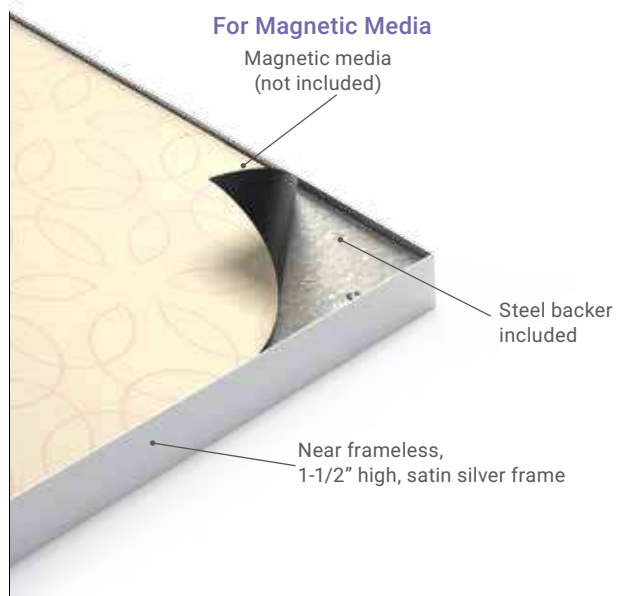

Magnetic

TLS2472-MR-S

FrameGraphix Magnetic Signware Stands™

- Ships efficiently to save on freight costs
- Recessed graphic seats with near frameless look
- Double sided satin silver aluminum frame
- Incredibly easy graphic change-outs
- Full width weighted steel base

High Quality
Cost Effective

Durable
Built to last

Double sided satin silver aluminum frame

Frame ships in 2 sections

TLS1472-MM-S

Magnetic Media	Graphic Size	Magnetic Receptive
TLS1472-MM	14" x 72"	TLS1472-MR
TLS2472-MM	24" x 72"	TLS2472-MR

Custom size requests encouraged.

Specify: Color* -S Satin Silver or -B Matte Black

Magnetic

TLW4824-MM-H-S

Mounting bracket included.

1-1/2" Deep Frame

TLS5-MM-X-SQ-V-S

TLS3-MR-TP-RD-V-B

FrameGraphix Magnetic Wall Frames™

- 1-1/2" deep extruded profile frame
- Incredibly easy graphic change-outs
- Recessed graphic seats, frameless look
- Hang horizontally or vertically
- Wall mount hardware included