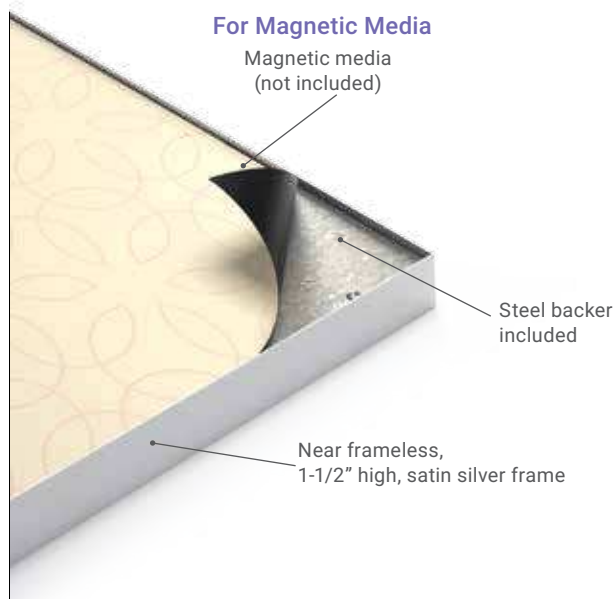

FrameGraphix Signware Stands™

Magnetic

TLS2472-MR-S

FrameGraphix Magnetic Signware Stands™

- Ships efficiently to save on freight costs
- Recessed graphic seats with near frameless look
- Double sided satin silver aluminum frame
- Incredibly easy graphic change-outs
- Full width weighted steel base

High Quality
Cost Effective

Durable
Built to last

Double sided satin silver aluminum frame

Frame ships in 2 sections

TLS1472-MM-S

Magnetic Media	Graphic Size	Magnetic Receptive
TLS1472-MM	14" x 72"	TLS1472-MR
TLS2472-MM	24" x 72"	TLS2472-MR

Custom size requests encouraged.

Specify: Color* -S Satin Silver or -B Matte Black

Magnetic

Mounting bracket included.

1-1/2" Deep Frame

TLW4824-MM-H-S

TLS5-MM-X-SQ-V-S

TLS3-MR-TP-RD-V-B

FrameGraphix Magnetic Wall Frames™

- 1-1/2" deep extruded profile frame
- Incredibly easy graphic change-outs
- Recessed graphic seats, frameless look
- Hang horizontally or vertically
- Wall mount hardware included