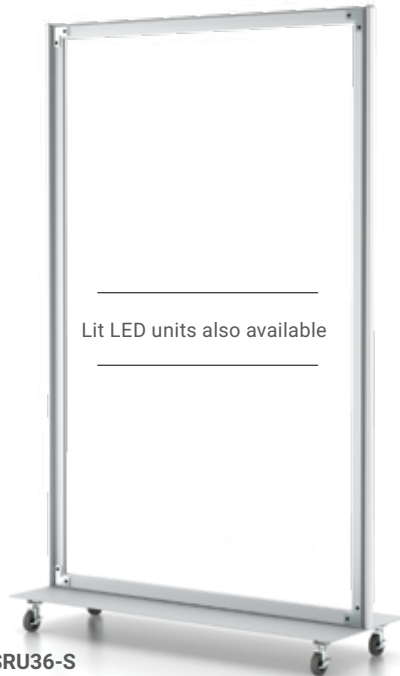

Great for malls

**XSR48-S**  
Roll-Around Base

**XSRU36-S**  
Roll-Around Base

**XSQU36-S**  
Mini Marquise Bases

# Epic Stands™ Charisma SEG™

**XSEU48-S** Elliptical Base

A nice way to provide ambiance and information in retail settings.

## Epic Stands

- Frameless – no visible sew lines
- Good for high traffic areas
- Lit LED models also available
- Sides over 93" ship in two sections
- Fabric graphics provide luxurious look
- Three standard steel base choices
- Graphic changes are fast and easy
- Handsome satin and matte finishes

Color -S Satin Silver or -B Matte Black