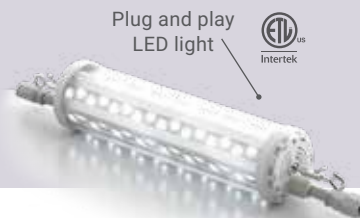

Charisma SEG™

Silicone Edge Graphics
Are Today's Best Choice

Easy to attach
and change out graphics

Charisma Hexahedron (Six Sided) or Triangular Towers – Non Lit

- Floor or Hanging (Special Order)
- Unique profile and corner
- Easy SEG graphic change outs
- Satin Silver Finish
- Custom sizes available
- Ships flat for cost effective shipping

Torpedo LED Exhibit Light

- Plug and play
- ETL Listed
- Customizable
- 6500K color temp.
- 6' high units have two lights
- Lights can daisy-chain

Plug and play
LED light

XS3G

Custom Sizes
Available

Charisma Square Cubes