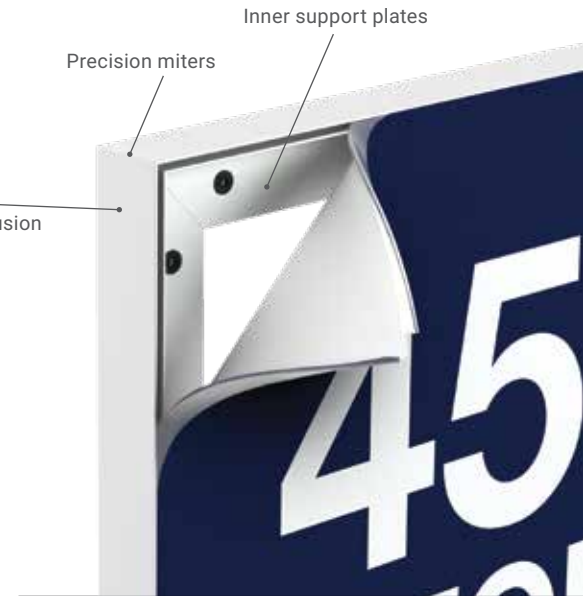

### Silicone Edge Graphics

... tremendous display versatility!

Show one, two or three graphics per side

XP3N1  
with (2)  
graphics

XP3N1  
with (3)  
graphics

All Metal Construction  
Built to Last!

■ Silicone  
■ Graphic

### Show One, Two or Three Graphics Per Side

- Double sided Charisma SEG
- Aluminum alloy frame
- Weighted 22" x 18" steel base

### Display Options For Each Side

- (1) 22" x 72" graphic
- (3) 22" x 24" graphics
- (1) 22" x 24" and (1) 22" x 48" graphics

Model	Height	Weight
XP3N1	72"	30 lbs

Finish 

-S Satin Silver

Custom Sizes  
Available in Quantity