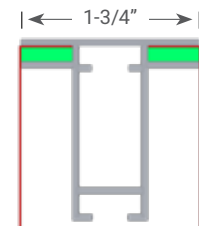

### Silicone Edge Graphics

... tremendous display versatility!

Show one, two or three graphics per side

XP3N1  
with (2)  
graphics

XP3N1  
with (3)  
graphics

All Metal Construction  
Built to Last!

■ Silicone  
■ Graphic

### Show One, Two or Three Graphics Per Side

- Double sided Charisma SEG
- Aluminum alloy frame
- Weighted 22" x 18" steel base

### Display Options For Each Side

- (1) 22" x 72" graphic
- (3) 22" x 24" graphics
- (1) 22" x 24" and (1) 22" x 48" graphics

Model	Height	Weight
XP3N1	72"	30 lbs

Finish 

-S Satin Silver

Custom Sizes  
Available in Quantity