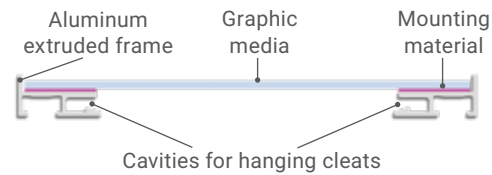

Flair Perimeter Frames™

Drop-In Frames

Cut Size is the Visible "Live Area"

Flair Perimeter Frames

Flair Perimeter Frames™

- Graphic seat is recessed 3/16"
- Frameless look, 1/16" surround "lip"
- Accepts semi-rigid or rigid media
- Ships ready for quick assembly!
- Aluminum hanging cleats included
- Ultra clean, modern, minimalist look
- Custom sizes and colors available

Graphic Media Choices

- Styrene • Metal plates
- Art prints
- Coroplast

Suggested Mounting Materials

- Foam tapes
- Hook/loop
- Flexible magnets

French Cleats
for hanging included.

Specify: Model* – Color* -S Satin Silver or -B Matte Black   *Does not affect price