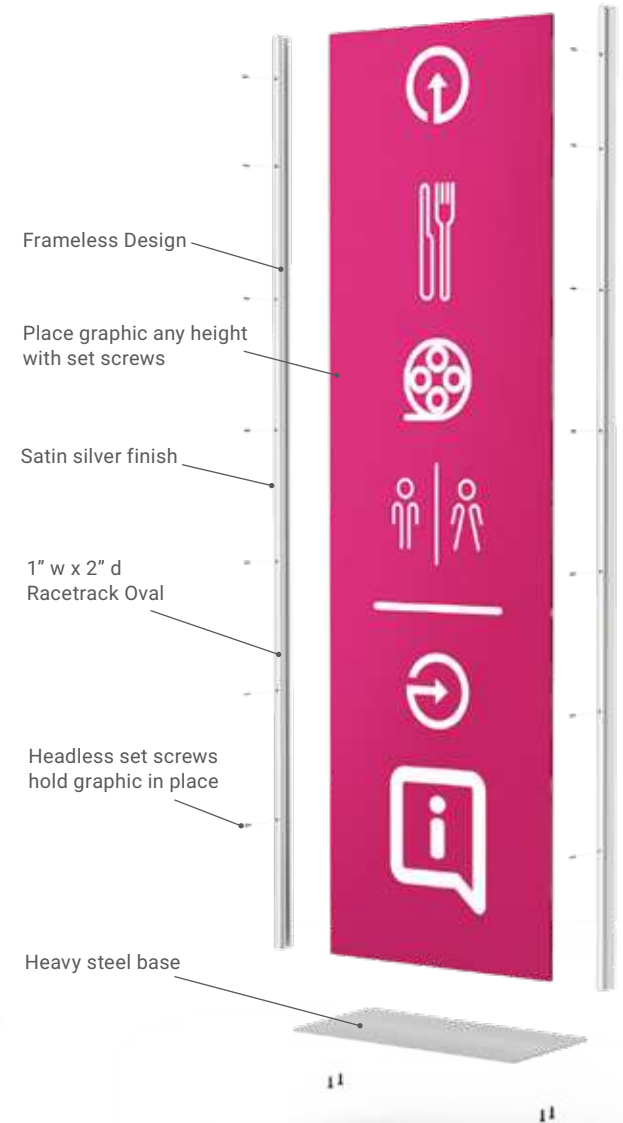

Frameless Design

Place graphic any height
with set screws

Satin silver finish

1" w x 2" d
Racetrack Oval

Headless set screws
hold graphic in place

Heavy steel base

IMPRINTABLE

Ships KD for Fast Assembly

Graphics can be placed and set anywhere along the uprights using headless set screws.