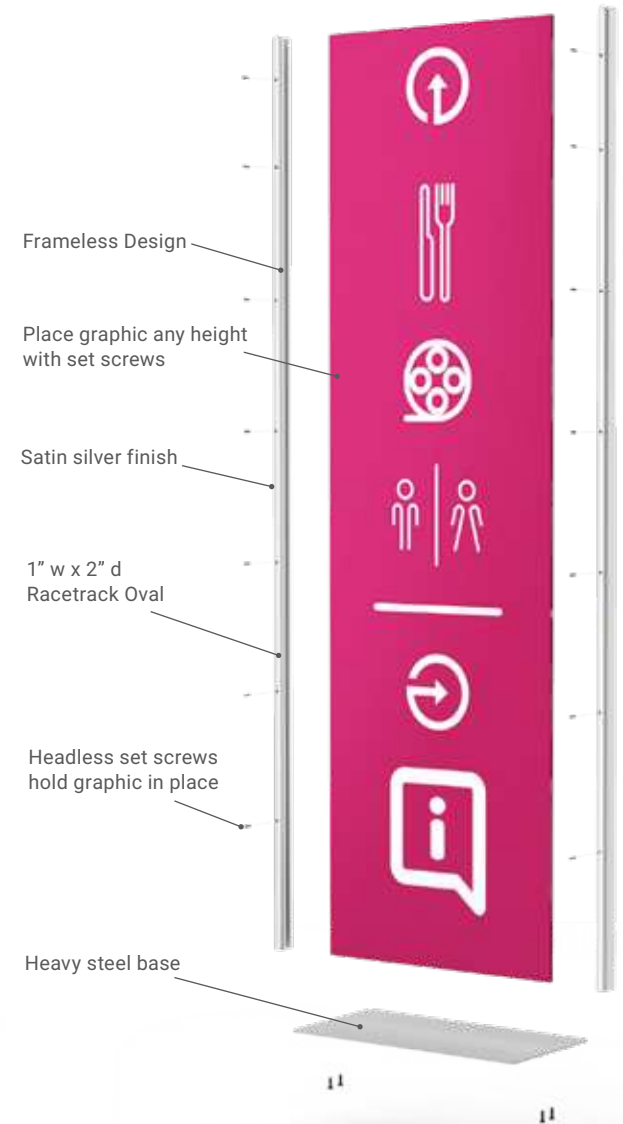

SKMM367-S

SKMM488-S

↓  
For Rigid Graphics  
1/2" thick  
↑

SKMM247-S

IMPRINTABLE

### Ships KD for Fast Assembly

Graphics can be placed and set anywhere along the uprights using headless set screws.

\*Black units are more costly than the silver  
84" & 96" H uprights ship in 2 sections

Great for:  
Lobbies  
Malls  
Showrooms  
Tradeshow Floors  
Retail Environments

Place rigid 1/2" thick graphic any height with set screws

Graphics can be set to bottom.

OR

set anywhere along uprights.

OR

extend above upright sides.