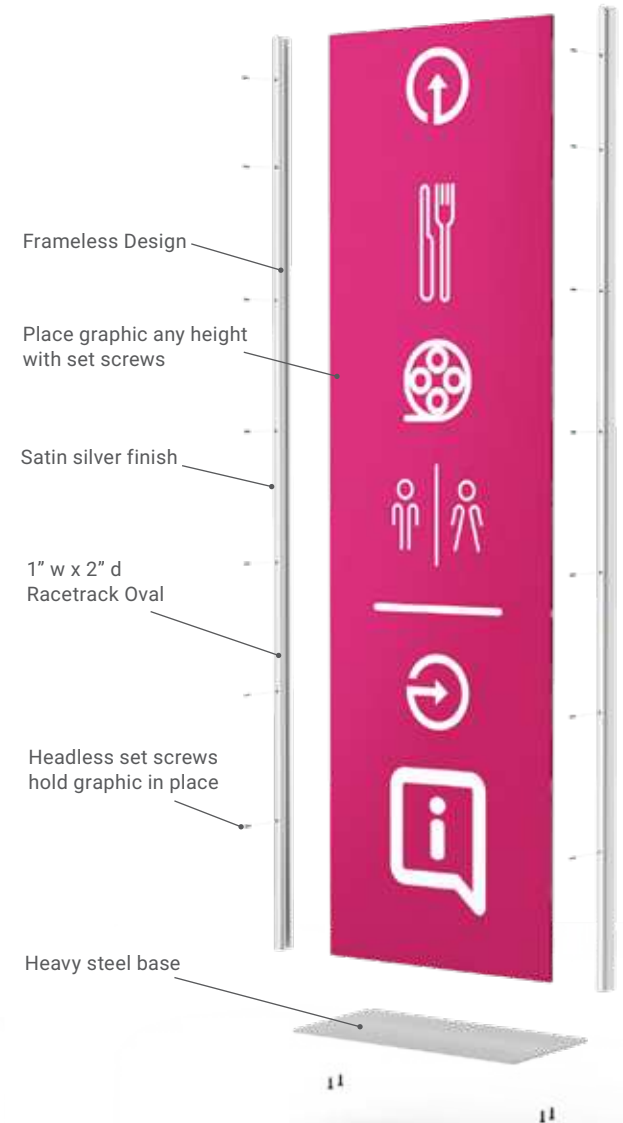

SKMM367-S

SKMM488-S

↓  
For Rigid Graphics  
1/2" thick  
↑

SKMM247-S

IMPRINTABLE

### Ships KD for Fast Assembly

Graphics can be placed and set anywhere along the uprights using headless set screws.

\*Black units are more costly than the silver  
84" & 96" H uprights ship in 2 sections

Great for:  
Lobbies  
Malls  
Showrooms  
Tradeshow Floors  
Retail Environments

Place rigid 1/2" thick graphic any height with set screws

Graphics can be set to bottom.

OR

set anywhere along uprights.

OR

extend above upright sides.