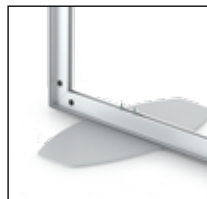

Single Sided Frame

Charisma SEG™

1-1/4"

■ Silicone
■ Graphic

Charisma Single Sided SEG™

- Graphic changes are fast and easy
- Frameless, no visible sew lines
- Wall hangers provided
- Sturdy aluminum construction
- Handsome satin silver finish
- Frames over 93" are in multiple sections, unless specified otherwise

* Must Use To Order

- WM Wall Mount
- CP Ceiling, Vertical
- CL Ceiling, Horizontal

Floor Mount with Marquise Bases

- FP Floor, Vertical
- FL Floor, Horizontal

Mounting Options

Standard Wall Mount brackets provided

Eye-hooks used on Ceiling Mount models

Flat steel bases in attractive shape

Accessories

XSDCB reduces frame distortion due to tight graphics

XSSL330 327' Roll Silicone Roll

Custom Colors

Any RAL Available

Finish