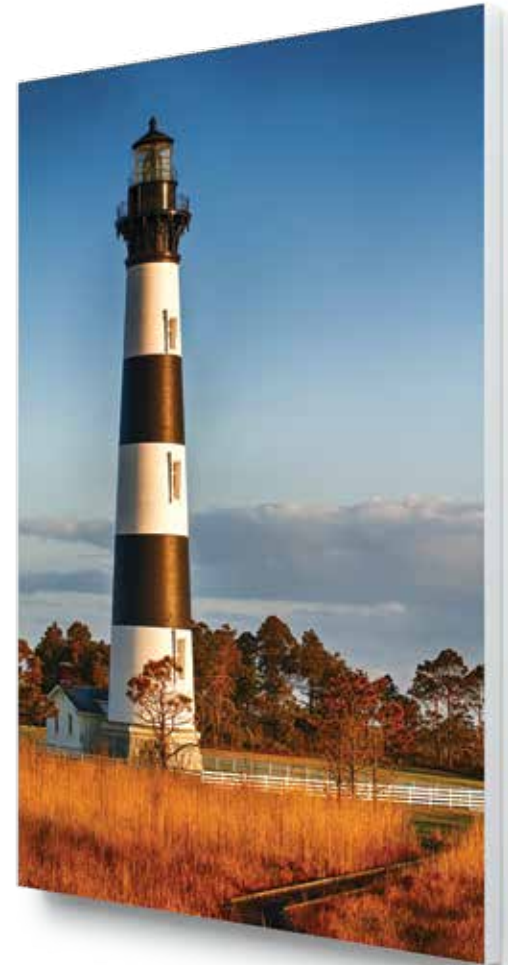

Mounting Options

Accessories

Custom Colors

Finish

-S Satin Silver

Custom Sizes and Finishes Available