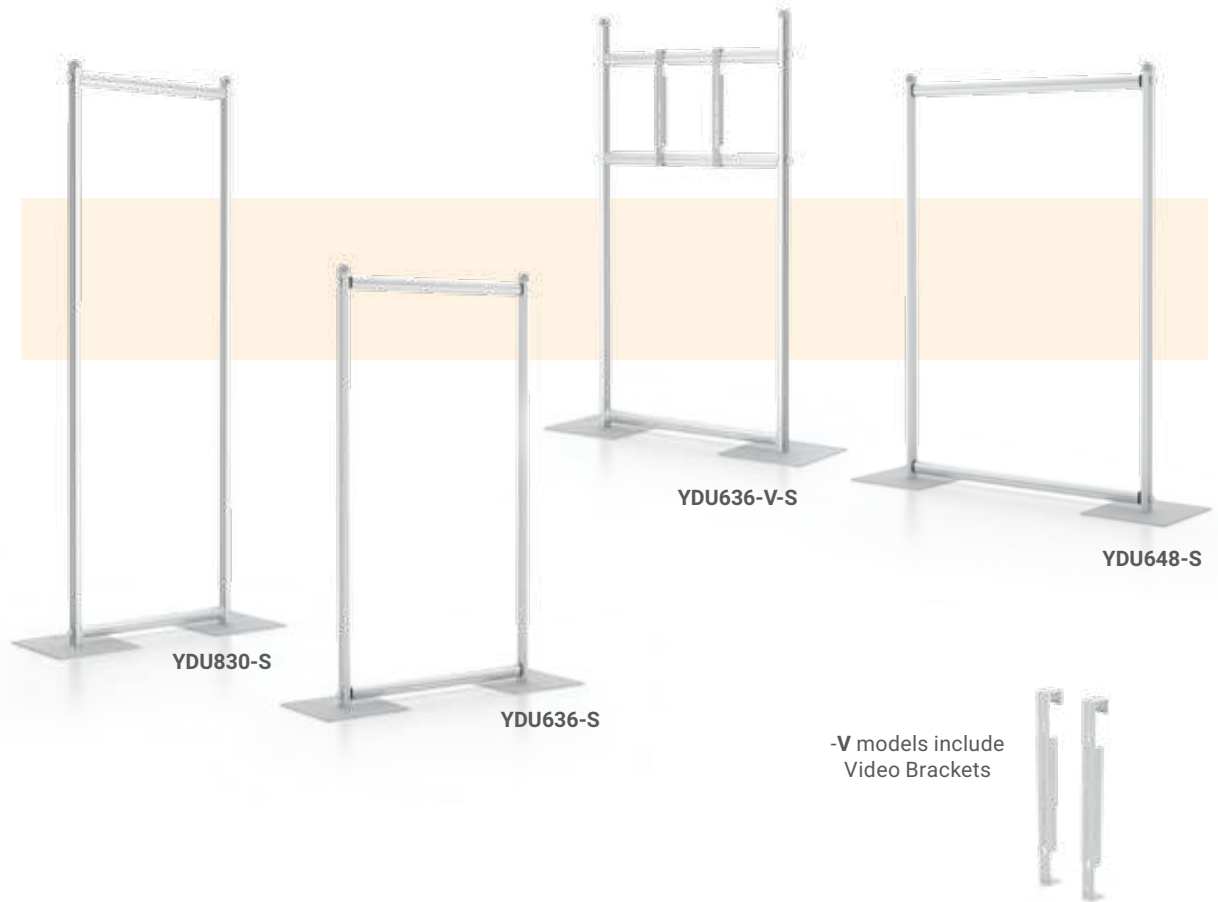

SignPost Double Upright Stands™

Merchandising Displays

Available as complete displays as shown, or create your own custom SignPost™

YDU636-V-S Double Upright Video Stand with (3) **YST36** Shelves.

-V models include Video Brackets

* Specify: Model (Note: 96" Uprights are in 2 sections) – Color*

Model	Height	Width	Model	Height	Width	Model	Height	Width	Color*
YDU630	72"	30"	YDU830	96"	30"	YDU630-V	72"	30"	-S Satin Silver
YDU636	72"	36"	YDU836	96"	36"	YDU636-V	72"	36"	-B Matte Black
YDU648	72"	48"	YDU848	96"	48"	YDU648-V	72"	48"	

*Does not affect price

SignPost Double Upright Stands™

Merchandising Displays

Perfect for Point-of-Sale Roll-Outs

YDU636-S Double Upright Stand with (3) CRLSRM-S Literature Holders.

YDU636-S Double Upright Stand with CRPA25 Pocket Arms and (1) YST-36-S Shelf.

SignPost™ Double Upright Stands (Note: 96" Uprights are in 2 sections)

- Two aluminum alloy uprights
- Two 16" square bases
- Two set height crossbars
- Four aluminum pucks
- Satin silver or matte black finish
- All metal, super sturdy