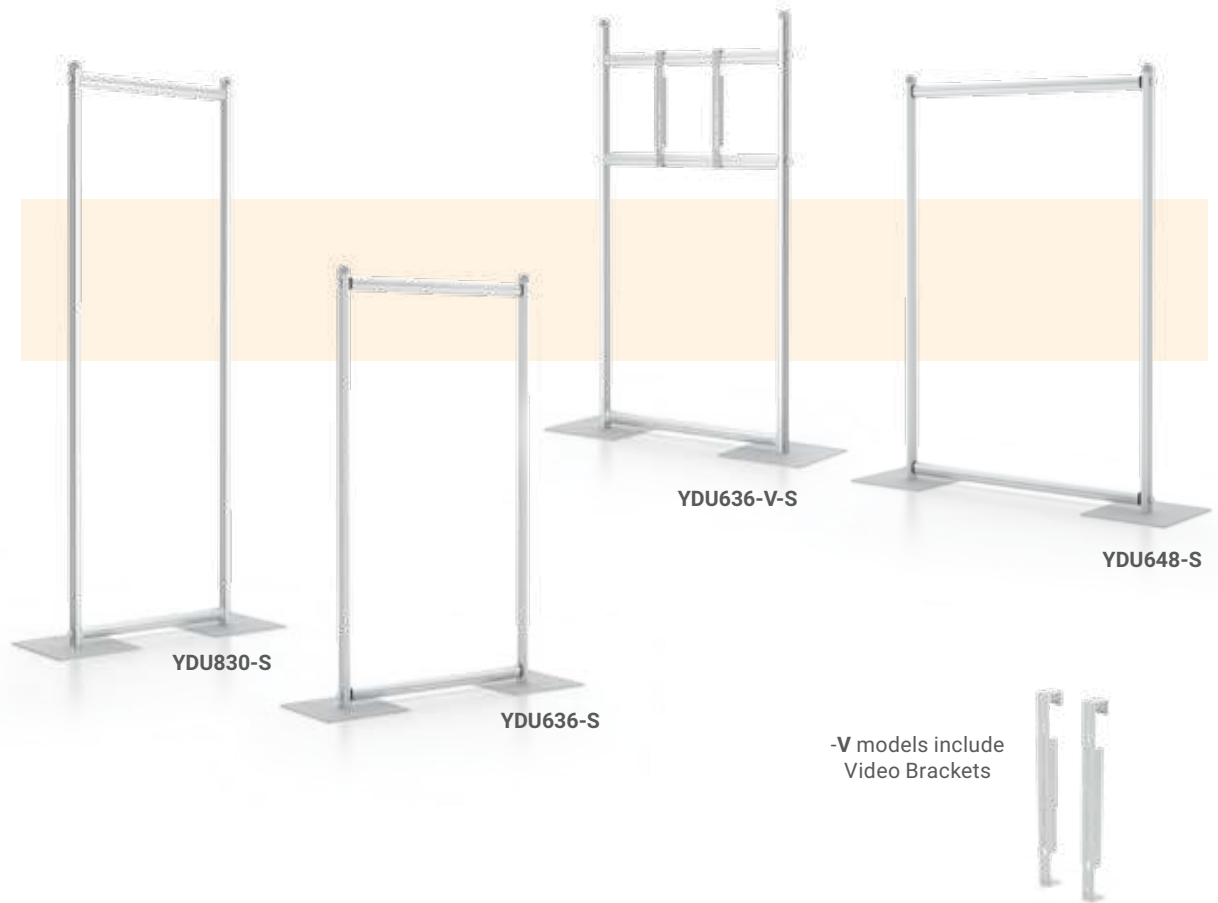

SignPost Double Upright Stands™

Merchandising Displays

Available as complete displays as shown, or create your own custom SignPost™

YDU636-V-S Double Upright Video Stand with (3) **YST36** Shelves.

-V models include Video Brackets

* Specify: Model (Note: 96" Uprights are in 2 sections) – Color*

Model	Height	Width	Model	Height	Width	Model	Height	Width	Color*
YDU630	72"	30"	YDU830	96"	30"	YDU630-V	72"	30"	-S Satin Silver
YDU636	72"	36"	YDU836	96"	36"	YDU636-V	72"	36"	-B Matte Black
YDU648	72"	48"	YDU848	96"	48"	YDU648-V	72"	48"	

*Does not affect price

Perfect for Point-of-Sale Roll-Outs

SignPost Double Upright Stands™ Merchandising Displays

YDU636-S Double Upright Stand with
(3) CRLSRM-S Literature Holders.

YDU636-S Double Upright Stand with
CRPA25 Pocket Arms and (1) YST-36-S Shelf.

SignPost™ Double Upright Stands (Note: 96" Uprights are in 2 sections)

- Two aluminum alloy uprights
- Two 16" square bases
- Two set height crossbars
- Four aluminum pucks
- Satin silver or matte black finish
- All metal, super sturdy