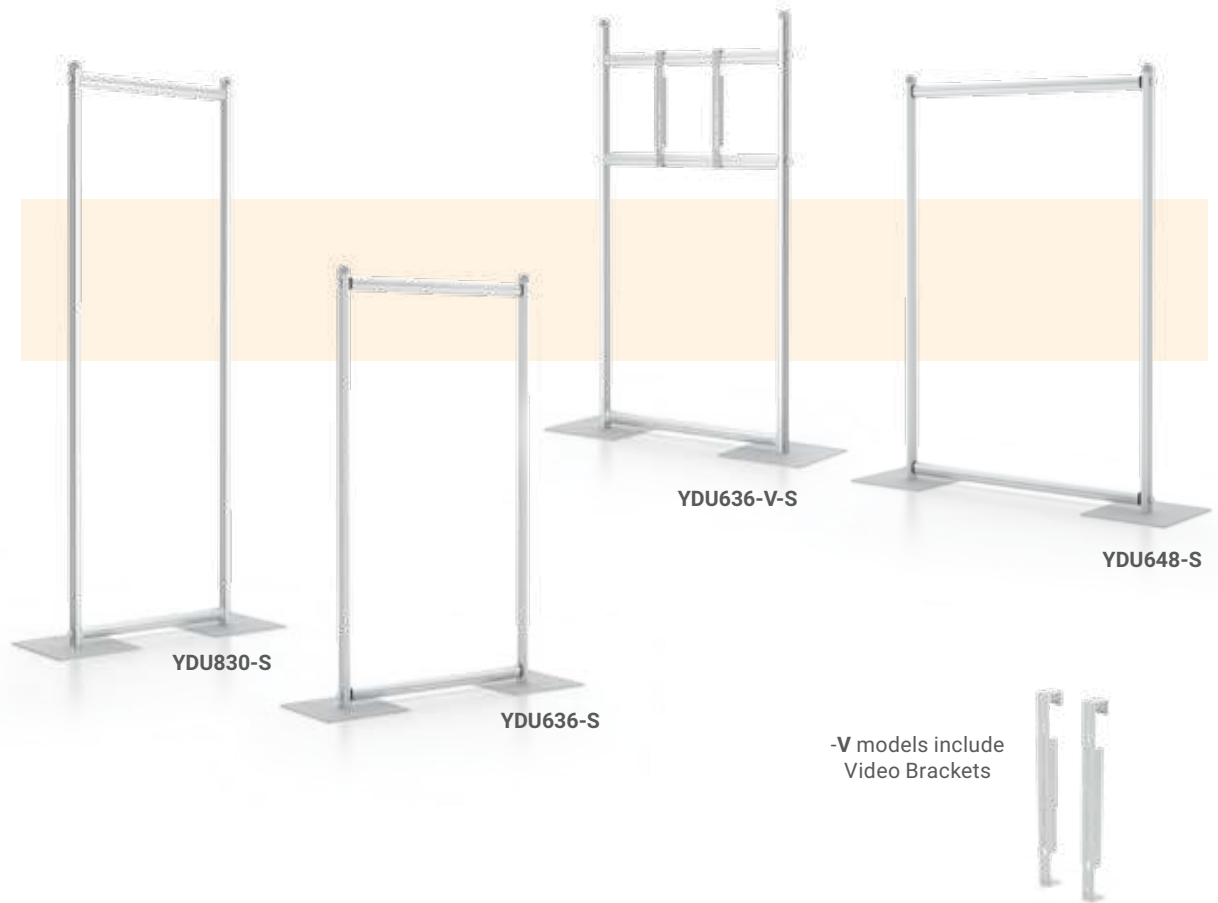

SignPost Double Upright Stands™

Merchandising Displays

Available as complete displays as shown, or create your own custom SignPost™

YDU636-V-S Double Upright Video Stand with (3) **YST36** Shelves.

-V models include Video Brackets

* Specify: Model (Note: 96" Uprights are in 2 sections) – Color*

Model	Height	Width	Model	Height	Width	Model	Height	Width	Color*
YDU630	72"	30"	YDU830	96"	30"	YDU630-V	72"	30"	-S Satin Silver
YDU636	72"	36"	YDU836	96"	36"	YDU636-V	72"	36"	-B Matte Black
YDU648	72"	48"	YDU848	96"	48"	YDU648-V	72"	48"	

*Does not affect price

Perfect for Point-of-Sale Roll-Outs

SignPost Double Upright Stands™ Merchandising Displays

YDU636-S Double Upright Stand with (3) CRLSRM-S Literature Holders.

YDU636-S Double Upright Stand with CRPA25 Pocket Arms and (1) YST-36-S Shelf.

Anodized Pucks

Beautiful, Aluminum Alloy Uprights

Pole Pocket Graphics

SignPost™ Double Upright Stands (Note: 96" Uprights are in 2 sections)

- Two aluminum alloy uprights
- Two 16" square bases
- Two set height crossbars
- Four aluminum pucks
- Satin silver or matte black finish
- All metal, super sturdy