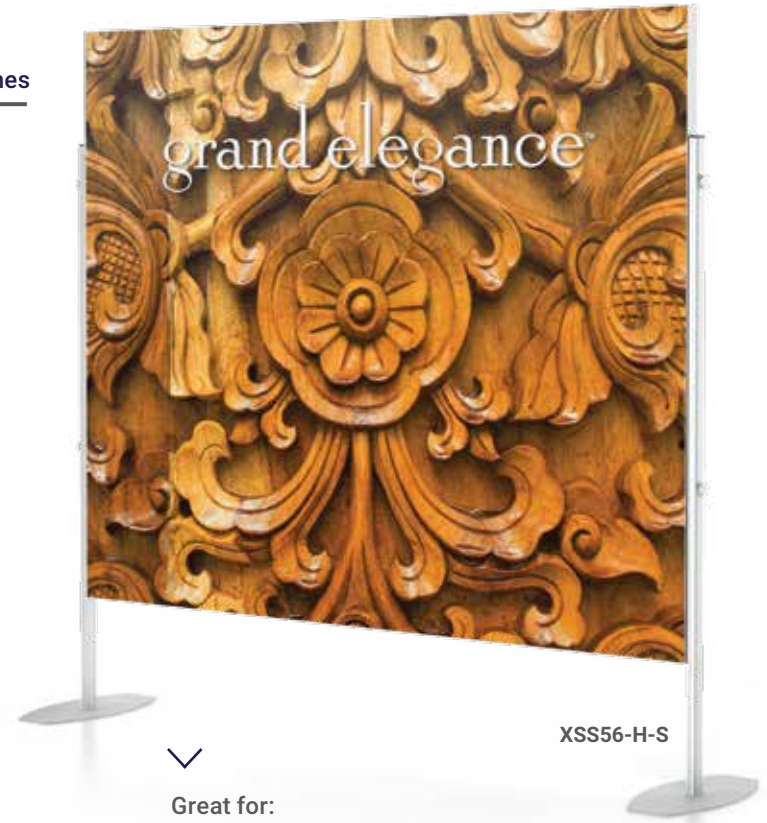

Charisma SEG™

Charisma Double Sided SEG Frames

- All aluminum alloy construction
- 1-3/4" Double sided SEG frame
- Precision miters with support plates
- 6' uprights provide stability
- Attractive oval uprights and bases

Change height without removing graphics!

Frames can be set near, 12" or 24" from floor

Great for:
Using as Space Dividers

Charisma SEG Elevated Stands™ Non-Lit

- Graphic changes are fast and easy
- Frameless graphics with no visible sew lines
- Racetrack oval uprights & marquise shaped bases
- Fabric graphics provide luxurious look and feel
- Frames can be set near, 12" or 24" from floor
- Units ship KD for significant freight savings
- Super sharp price points

Model	Graphic Size	Finish
XSS56	60" x 72"	-S Satin Silver
XSS57	60" x 84"	Custom Sizes and Finishes Available
XSS66	72" x 72"	

* Specify: Model – Orientation
-H Horizontal -V Vertical