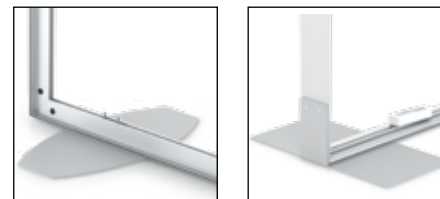

SEG/LED Light Boxes

Charisma SEG™

Charisma Single Sided Light Boxes (4- 3/4" DEEP)

Model	Graphic Size
XBX34	36" x 48"
XBX46	48" x 72"
XBX48	48" x 96"
XBX58	60" x 96"
XBX69	72" x 108"
XBX810	96" x 120"

* Specify: Model – Location

- WM Wall Mount | -CP Ceiling, Vertical | -CL Ceiling, Horizontal
- FP Floor, Vertical | -FL Floor, Horizontal

Charisma Single Sided SEG/LED Light Boxes™

- Mounting - Wall & Ceiling Options
- Finish - Satin silver aluminum
- Lights - Each light strip has LEDs with wide beam angles, for light efficiency and low heat. By default, lights are on both largest sides (4 sides lit is available upon request)
- Lights are 6500°K color temperature
- Power cord - Single power cord directly from the lightbox ~90"
- All frame over 93" are in multiple sections, unless otherwise specified.

Mounting Options

Wall Mount

Ceiling Mount

Floor Mount

Marquise Base

Optional Megabase

Custom Colors

RAL Colors Available