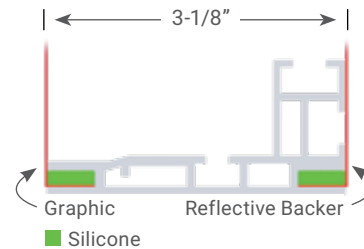

Floor Mount