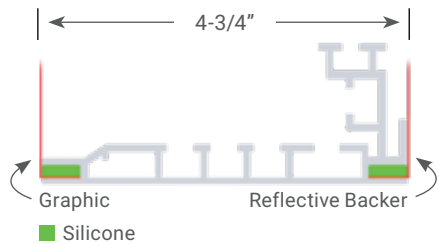

SEG/LED Light Boxes

Charisma SEG™

Charisma Single Sided Light Boxes (4- 3/4" DEEP)

Model	Graphic Size
XBX34	36" x 48"
XBX46	48" x 72"
XBX48	48" x 96"
XBX58	60" x 96"
XBX69	72" x 108"
XBX810	96" x 120"

* Specify: Model – Location

Charisma Slim Single Sided Light Boxes (3-1/8" DEEP)

Model	Graphic Size
XSL34	36" x 48"
XSL46	48" x 72"
XSL48	48" x 96"
XSL58	60" x 96"
XSL69	72" x 108"
XSL810	96" x 120"

* Specify: Model – Location

* Must Use To Order:

- WM Wall Mount | -CP Ceiling, Vertical | -CL Ceiling, Horizontal
- FP Floor, Vertical | -FL Floor, Horizontal

Charisma Single Sided SEG/LED Light Boxes™

- Mounting - Wall & Ceiling Options
- Finish - Satin silver aluminum
- Lights - Each light strip has LEDs with wide beam angles, for light efficiency and low heat. By default, lights are on both largest sides (4 sides lit is available upon request)
- Lights are 6500°K color temperature
- Power cord - Single power cord directly from the lightbox ~90"
- All frame over 93" are in multiple sections, unless otherwise specified.