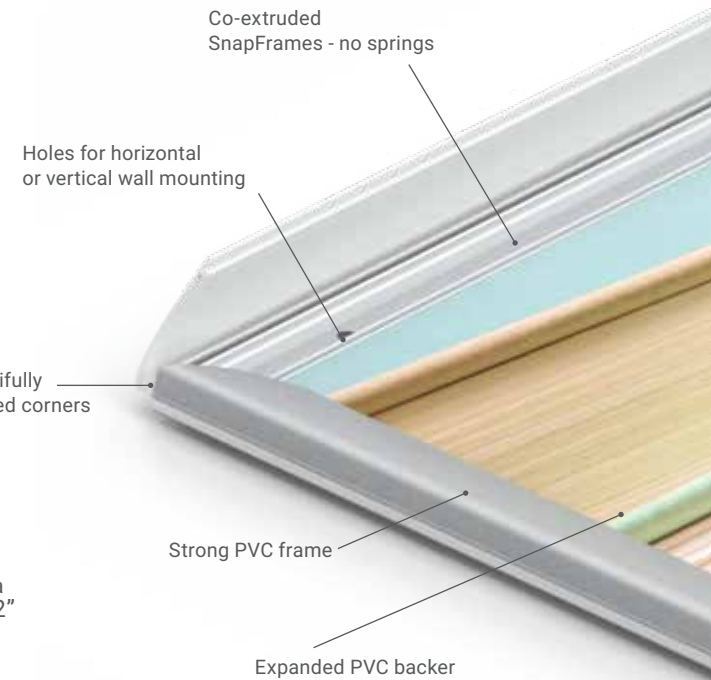

Plasti™ SnapFrames

PE9-S

Extremely Cost Effective!

Plasti Front Loading SnapFrames™

- PVC frame, 1-1/8" wide, 5/8" deep
- Accepts posters to 1/32" thick
- Vertical & horizontal mounting holes
- Expanded PVC backer
- One piece "living hinge" construction
- Wall screws and anchors included

Color*	
-S	Satin Silver
-B	Matte Black

Lens*	
-C	Clear
-M	Matte

*Does not affect price

3/8" margin is covered by frame.

Change Graphics Effortlessly!

↓
For Media
up to 1/32"
↑

NOT recommended for use in direct sunlight.