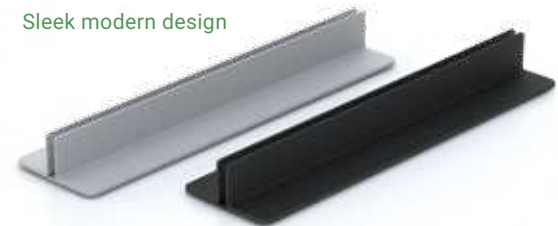

### Effective Signing Mounts

- Heavy gauge solid steel
- Welded construction
- Texture powder coated finish
- 2-1/2" Wide x 1" High
- Non skid, non marking pads
- Rounded corners
- Polybagged, bulk packed

### 1/4" Graphic Track

Model	Track Length
LLT85-14	8-1/2"
LLT11-14	11"
LLT14-14	14"
LLT17-14	17"
LLT24-14	24"
LLT30-14	30"

Specify: Size — Color -S Satin Silver or -B Matte Black

### Redesigned!

Sleek modern design

Matte black and satin silver are our standard color choices, but we can match most PMS specified colors

## Adjustable CounterTop Double LL Mounts

- Accepts all self standing media up to 1/2" thick
- Steel construction
- 2.5" Deep x 1" High
- Powder coated finishes
- Tremendous flexibility

Adjustable screws accommodate up to half inch thick media