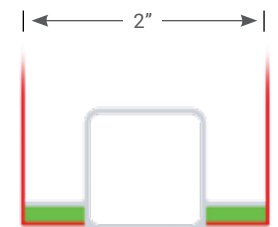

■ Silicone   ■ Graphic
Use single or double sided.