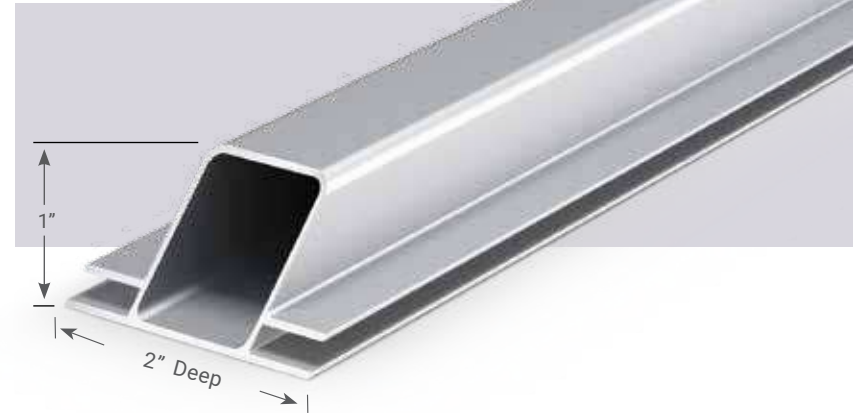

Mattress headboards are a perfect use, so we offer standard headboard sizes. **XAIR6060-F-S**

Cost Effective - Lightweight - Strong

Floor - Rectangular steel bases **Ceiling** - Steel eye bolts **Wall** - Mounting Brackets

Specify: XAIR Width – Height – Mounting – Orientation (ceiling only)

Width	Height	Mounting	Eyebolt Location (ceiling only)	Finish
39"	48"	-F Floor	-C Canopy Hanging (back)	-S Silver
54"	60"	-C Ceiling Hung	-T Top	Custom requests encouraged including colors
60"	72"	-W Wall Mount		
72"				
76"				

Results in a frameless graphic with no visible sew lines.
Graphic changes are fast and easy.

Charisma Air™
Charisma SEG™

Charisma Air™

- Lightweight aluminum, sharp price point
- Double sided SEG 2" deep
- Satin Silver finish
- Excellent stability & strength
- Tool-free assembly
- Ideal for retail rollouts

Graphic changes are fast and easy

Great for:
Furniture
Retail
Hospitality

■ Silicone ■ Graphic
Use single or double sided.

Horizon Pillowcase Hanging Structures™

Tension Fabric

Classic Graphic Headboards™

- Designed for pillowcase graphics
- 1" diameter aluminum alloy
- Satin silver finish
- Ships cost efficiently-small carton
- Assembles easily in 5 minutes
- Height of all units 60"