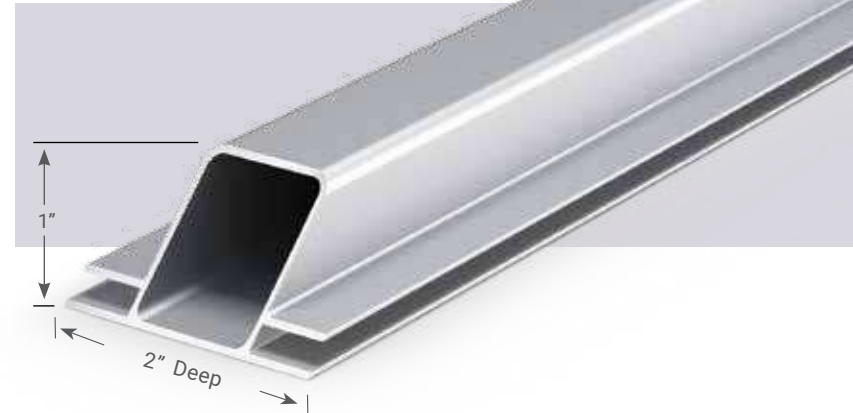

Mattress headboards are a perfect use, so we offer standard headboard sizes. **XAIR6060-F-S**

**Cost Effective - Lightweight - Strong**

**Floor** - Rectangular steel bases    **Ceiling** - Steel eye bolts    **Wall** - Mounting Brackets

**Specify: XAIR**    Width – Height – Mounting – Orientation (ceiling only)

Width	Height	Mounting	Eyebolt Location (ceiling only)	Finish
39"	48"	-F Floor	-C Canopy Hanging (back)	-S Silver
54"	60"	-C Ceiling Hung	-T Top	Custom requests encouraged including colors
60"	72"	-W Wall Mount		
72"				
76"				

Results in a frameless graphic with no visible sew lines.  
Graphic changes are fast and easy.

Charisma Air™  
**Charisma SEG™**

**Charisma Air™**

- Lightweight aluminum, sharp price point
- Double sided SEG 2" deep
- Satin Silver finish
- Excellent stability & strength
- Tool-free assembly
- Ideal for retail rollouts

Graphic changes are fast and easy

Great for:  
**Furniture**  
**Retail**  
**Hospitality**

■ Silicone    ■ Graphic  
Use single or double sided.