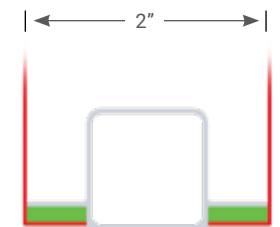

Specify: XAIR Width – Height – Mounting – Orientation (ceiling only)

Width	Height	Mounting	Eyebolt Location (ceiling only)	Finish
39"	48"	-F Floor	-C Canopy Hanging (back)	-S Silver
54"	60"	-C Ceiling Hung	-T Top	Custom requests encouraged including colors
60"	72"	-W Wall Mount		
72"				
76"				

Results in a frameless graphic with no visible sew lines.
Graphic changes are fast and easy.

Charisma Air™
Charisma SEG™

Charisma Air™

- Lightweight aluminum, sharp price point
- Double sided SEG 2" deep
- Satin Silver finish
- Excellent stability & strength
- Tool-free assembly
- Ideal for retail rollouts

Graphic changes are fast and easy

Great for:
Furniture
Retail
Hospitality

■ Silicone ■ Graphic
Use single or double sided.

Horizon Pillowcase Hanging Structures™

Tension Fabric

Classic Graphic Headboards™

- Designed for pillowcase graphics
- 1" diameter aluminum alloy
- Satin silver finish
- Ships cost efficiently-small carton
- Assembles easily in 5 minutes
- Height of all units 60"

Curved Top adds Focus

Specify: Model Note: Graphic Lineal length is 75.5" h

Model	Width	Graphic Size
HB39CR	39" Twin	39" w x 75.5" h
HB54CR	54" Full	54" w x 75.5" h
HB60CR	60" Queen	60" w x 75.5" h
HB72CR	72" California King	72" w x 75.5" h
HB76CR	76" King	76" w x 75.5" h