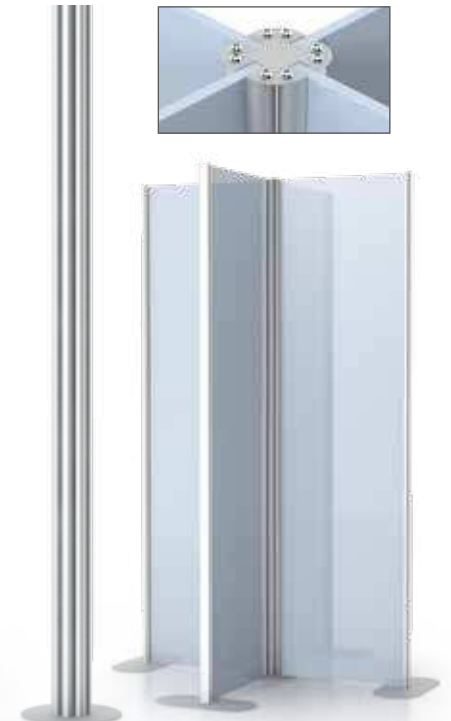

Quad Assembly

Four way upright with round base.

"Quad" Assembly with round base. Shown with (2) **SKMM7-S** Skyscrapers.

Center Upright sold individually	Weight	Height	Right Angle sold individually	Triangular 60°	Weight	Height	"T" Assembly sold individually	Weight	Height	"Quad" Assembly sold individually	Weight	Height
SKCU6	14 lbs.	72"	SKRA6	SKTR6	14 lbs.	72"	SKTU6	14 lbs.	72"	SKX6	22 lbs.	72"
SKCU7	15 lbs.	84"	SKRA7	SKTR7	15 lbs.	84"	SKTU7	15 lbs.	84"	SKX7	23 lbs.	84"
SKCU8	16 lbs.	96"	SKRA8	SKTR8	16 lbs.	96"	SKTU8	16 lbs.	96"	SKX8	24 lbs.	96"

SPECIFY: Model – Color* -S Satin Silver or -B Matte Black *Black units are more costly than the silver

84" & 96" H uprights ship in 2 sections