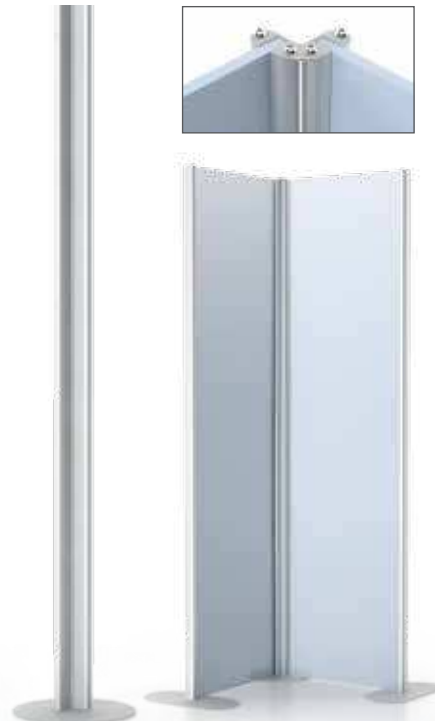

SKMM-S Skyscraper Mounts sold in pairs.

SKMMC2-S
24" upright extension,
sold as a set of two.

SKMS-S Single sided upright and base. Sold individually.

SKMM7-S Skyscraper Mount (side uprights) with a **SKCU7-S** center upright.

Specify: Model — Color*

-S Satin Silver or -B Matte Black

Skyscraper Mounts sold as a pair	Weight	Single Sided Upright w/Base sold individually	Weight	Height
SKMM6	20 lbs.	SKMS6	14 lbs.	72"
SKMM7	21 lbs.	SKMS7	15 lbs.	84"
SKMM8	22 lbs.	SKMS8	16 lbs.	96"

SKMM7 & SKMM8 uprights ship in 2 sections *Black units are more costly than the silver

Graphics can be set
anywhere along or
above upright.

Skyscraper Mounts™ Rigid Graphic Stands

Center Upright

Two way upright with oval base.

SKCU7-S Center Upright with oval base. Shown with **SKMM7-S** Skyscraper.

90° & 60° Angle Assemblies

Two way upright with round base.

SKRA7-S Right Angle Assembly with round base. Shown with **SKMM7-S** Skyscraper.