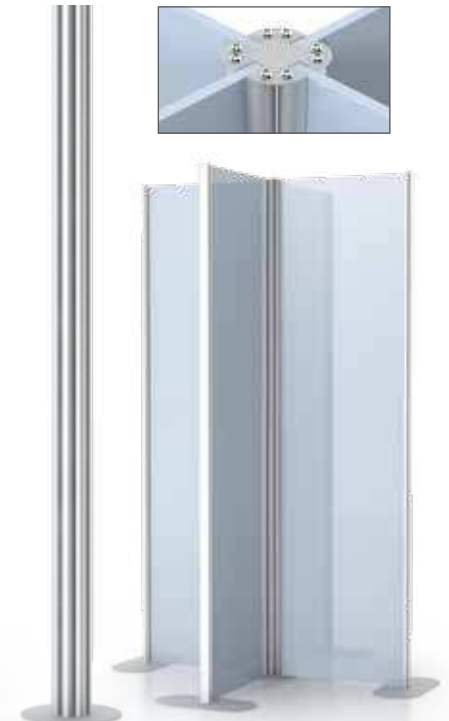

Quad Assembly

Four way upright with round base.

"Quad" Assembly with round base. Shown with (2) **SKMM7-S** Skyscrapers.

Center Upright sold individually	Weight	Height	Right Angle sold individually	Triangular 60° sold individually	Weight	Height	"T" Assembly sold individually	Weight	Height	"Quad" Assembly sold individually	Weight	Height
SKCU6	14 lbs.	72"	SKRA6	SKTR6	14 lbs.	72"	SKTU6	14 lbs.	72"	SKX6	22 lbs.	72"
SKCU7	15 lbs.	84"	SKRA7	SKTR7	15 lbs.	84"	SKTU7	15 lbs.	84"	SKX7	23 lbs.	84"
SKCU8	16 lbs.	96"	SKRA8	SKTR8	16 lbs.	96"	SKTU8	16 lbs.	96"	SKX8	24 lbs.	96"

SPECIFY: Model – Color* -S Satin Silver or -B Matte Black *Black units are more costly than the silver

84" & 96" H uprights ship in 2 sections