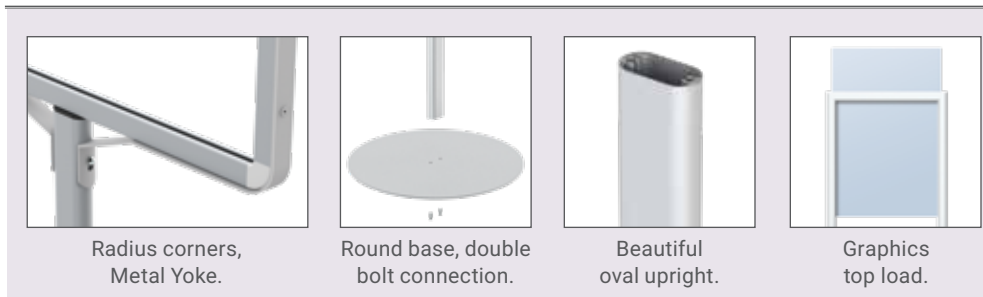

## Drop-In Frames

### Titan Poster SignHolders™

- All Aluminum construction
- Ultra easy assembly in minutes
- Top slot (1/4") for easy insertion
- Handsome satin finishes
- Room for two 1/8" x 22" x 28" or 24" x 36" graphics

↓  
For Media  
up to 1/4"  
↑

Extraordinarily strong and stable.

Specify: Model — Color

| Model | Style       | Base      | Graphics  | Ht. | Wt.     |
|-------|-------------|-----------|-----------|-----|---------|
| LF128 | Single Pole | 17" Round | 22" x 28" | 65" | 22 lbs. |
| LF136 | Single Pole | 17" Round | 24" x 36" | 65" | 23 lbs. |