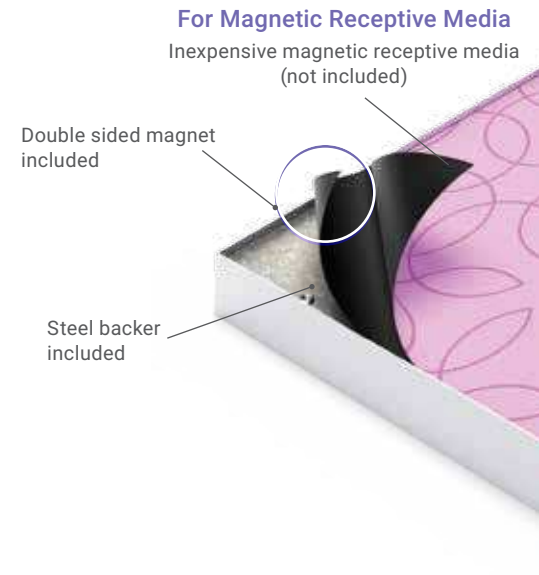

Magnetic

TLS2472-MR-S

FrameGraphix Magnetic Signware Stands™

- Ships efficiently to save on freight costs
- Recessed graphic seats with near frameless look
- Double sided satin silver aluminum frame
- Incredibly easy graphic change-outs
- Full width weighted steel base

High Quality
Cost Effective

Durable
Built to last

Double sided satin silver aluminum frame

Frame ships in 2 sections

TLS1472-MM-S

Magnetic Media	Graphic Size	Magnetic Receptive
TLS1472-MM	14" x 72"	TLS1472-MR
TLS2472-MM	24" x 72"	TLS2472-MR

Custom size requests encouraged.

Specify: Color* **-S** Satin Silver or **-B** Matte Black

Magnetic

TLW4824-MM-H-S

Mounting bracket included.

1-1/2" Deep Frame

TLS5-MM-X-SQ-V-S

TLS3-MR-TP-RD-V-B

FrameGraphix Magnetic Wall Frames™

- 1-1/2" deep extruded profile frame
- Incredibly easy graphic change-outs
- Recessed graphic seats, frameless look
- Hang horizontally or vertically
- Wall mount hardware included