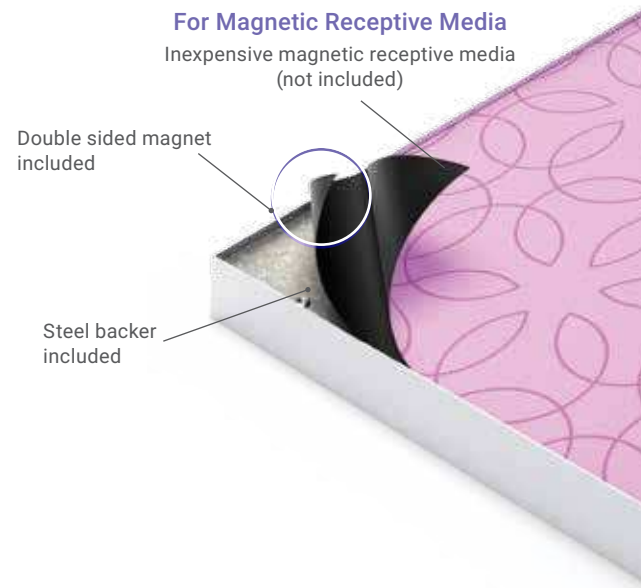

Magnetic

FrameGraphix Magnetic Signware Stands™

- Ships efficiently to save on freight costs
- Recessed graphic seats with near frameless look
- Double sided satin silver aluminum frame
- Incredibly easy graphic change-outs
- Full width weighted steel base

High Quality
Cost Effective

Durable
Built to last

Double sided satin silver aluminum frame

Frame ships in 2 sections

Magnetic Media	Graphic Size	Magnetic Receptive
TLS1472-MM	14" x 72"	TLS1472-MR
TLS2472-MM	24" x 72"	TLS2472-MR

Custom size requests encouraged.

Specify: Color* -S Satin Silver or -B Matte Black

Magnetic

TLW4824-MM-H-S

Mounting bracket included.

1-1/2" Deep Frame

TLS5-MM-X-SQ-V-S

TLS3-MR-TP-RD-V-B

FrameGraphix Magnetic Wall Frames™

- 1-1/2" deep extruded profile frame
- Incredibly easy graphic change-outs
- Recessed graphic seats, frameless look
- Hang horizontally or vertically
- Wall mount hardware included