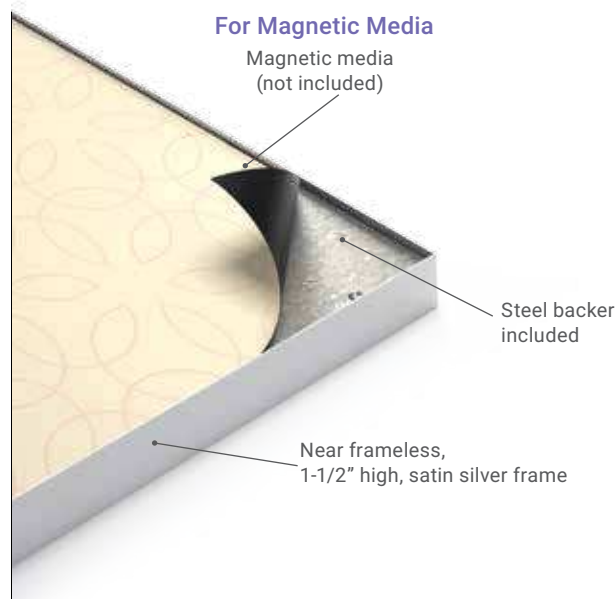

Magnetic

TLS2472-MR-S

FrameGraphix Magnetic Signware Stands™

- Ships efficiently to save on freight costs
- Recessed graphic seats with near frameless look
- Double sided satin silver aluminum frame
- Incredibly easy graphic change-outs
- Full width weighted steel base

High Quality
Cost Effective

Durable
Built to last

Double sided satin silver aluminum frame

Frame ships in 2 sections

TLS1472-MM-S

Magnetic Media	Graphic Size	Magnetic Receptive
TLS1472-MM	14" x 72"	TLS1472-MR
TLS2472-MM	24" x 72"	TLS2472-MR

Custom size requests encouraged.

Specify: Color* **-S** Satin Silver or **-B** Matte Black

Magnetic

TLW4824-MM-H-S

Mounting bracket included.

1-1/2" Deep Frame

TLS5-MM-X-SQ-V-S

TLS3-MR-TP-RD-V-B

FrameGraphix Magnetic Wall Frames™

- 1-1/2" deep extruded profile frame
- Incredibly easy graphic change-outs
- Recessed graphic seats, frameless look
- Hang horizontally or vertically
- Wall mount hardware included