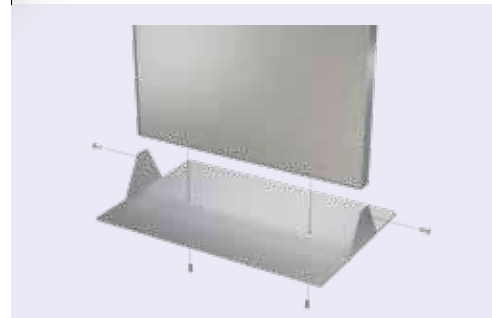

Magnetic

TLS2472-MR-S

FrameGraphix Magnetic Signware Stands™

- Ships efficiently to save on freight costs
- Recessed graphic seats with near frameless look
- Double sided satin silver aluminum frame
- Incredibly easy graphic change-outs
- Full width weighted steel base

High Quality
Cost Effective

Durable
Built to last

Double sided satin silver aluminum frame

Frame ships in 2 sections

TLS1472-MM-S

Magnetic Media	Graphic Size	Magnetic Receptive
TLS1472-MM	14" x 72"	TLS1472-MR
TLS2472-MM	24" x 72"	TLS2472-MR

Custom size requests encouraged.

Specify: Color* **-S** Satin Silver or **-B** Matte Black

Magnetic

TLW4824-MM-H-S

Mounting bracket included.

1-1/2" Deep Frame

TLS5-MM-X-SQ-V-S

TLS3-MR-TP-RD-V-B

FrameGraphix Magnetic Wall Frames™

- 1-1/2" deep extruded profile frame
- Incredibly easy graphic change-outs
- Recessed graphic seats, frameless look
- Hang horizontally or vertically
- Wall mount hardware included