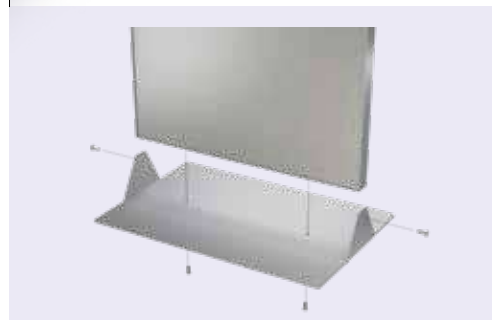

Magnetic

TLS2472-MR-S

FrameGraphix Magnetic Signware Stands™

- Ships efficiently to save on freight costs
- Recessed graphic seats with near frameless look
- Double sided satin silver aluminum frame
- Incredibly easy graphic change-outs
- Full width weighted steel base

High Quality
Cost Effective

Durable
Built to last

Double sided satin silver aluminum frame

Frame ships in 2 sections

TLS1472-MM-S

Magnetic Media	Graphic Size	Magnetic Receptive
TLS1472-MM	14" x 72"	TLS1472-MR
TLS2472-MM	24" x 72"	TLS2472-MR

Custom size requests encouraged.

Specify: Color* -S Satin Silver or -B Matte Black

Magnetic

TLW4824-MM-H-S

Mounting bracket included.

1-1/2" Deep Frame

TLS5-MM-X-SQ-V-S

TLS3-MR-TP-RD-V-B

FrameGraphix Magnetic Wall Frames™

- 1-1/2" deep extruded profile frame
- Incredibly easy graphic change-outs
- Recessed graphic seats, frameless look
- Hang horizontally or vertically
- Wall mount hardware included