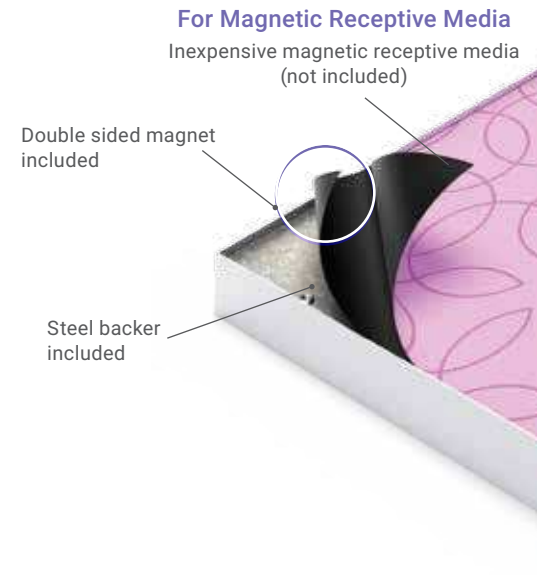

Magnetic

TLS2472-MR-S

FrameGraphix Magnetic Signware Stands™

- Ships efficiently to save on freight costs
- Recessed graphic seats with near frameless look
- Double sided satin silver aluminum frame
- Incredibly easy graphic change-outs
- Full width weighted steel base

High Quality
Cost Effective

Durable
Built to last

Double sided satin silver aluminum frame

Frame ships in 2 sections

TLS1472-MM-S

Magnetic Media	Graphic Size	Magnetic Receptive
TLS1472-MM	14" x 72"	TLS1472-MR
TLS2472-MM	24" x 72"	TLS2472-MR

Custom size requests encouraged.

Specify: Color* -S Satin Silver or -B Matte Black

Magnetic

TLW4824-MM-H-S

Mounting bracket included.

1-1/2" Deep Frame

TLS5-MM-X-SQ-V-S

TLS3-MR-TP-RD-V-B

FrameGraphix Magnetic Wall Frames™

- 1-1/2" deep extruded profile frame
- Incredibly easy graphic change-outs
- Recessed graphic seats, frameless look
- Hang horizontally or vertically
- Wall mount hardware included