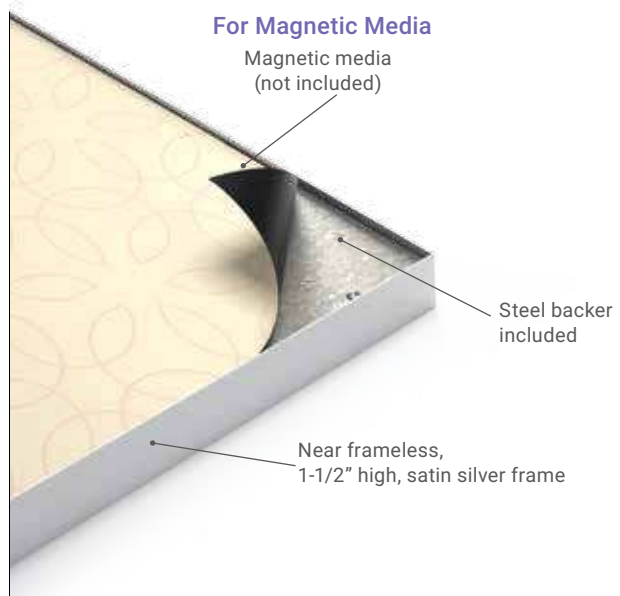

Magnetic

FrameGraphix Magnetic Signware Stands™

- Ships efficiently to save on freight costs
- Recessed graphic seats with near frameless look
- Double sided satin silver aluminum frame
- Incredibly easy graphic change-outs
- Full width weighted steel base

High Quality
Cost Effective

Durable
Built to last

Double sided satin silver aluminum frame

Frame ships in 2 sections

Magnetic Media	Graphic Size	Magnetic Receptive
TLS1472-MM	14" x 72"	TLS1472-MR
TLS2472-MM	24" x 72"	TLS2472-MR

Custom size requests encouraged.

Specify: Color* -S Satin Silver or -B Matte Black

Magnetic

TLW4824-MM-H-S

Mounting bracket included.

1-1/2" Deep Frame

TLS5-MM-X-SQ-V-S

TLS3-MR-TP-RD-V-B

FrameGraphix Magnetic Wall Frames™

- 1-1/2" deep extruded profile frame
- Incredibly easy graphic change-outs
- Recessed graphic seats, frameless look
- Hang horizontally or vertically
- Wall mount hardware included