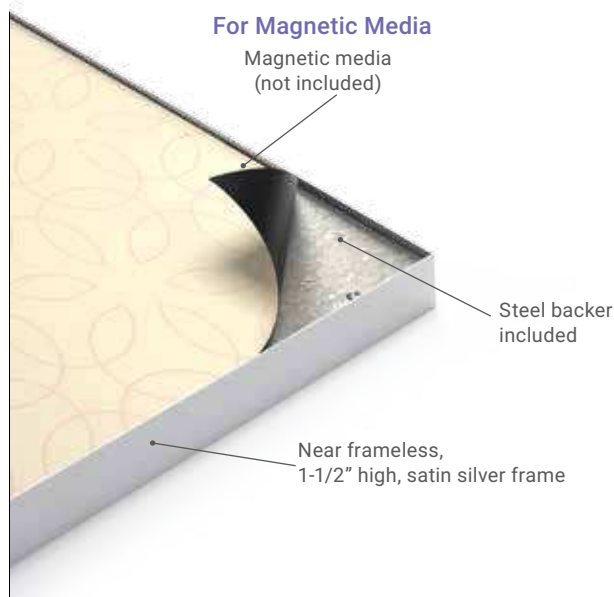

Magnetic

TLS2472-MR-S

FrameGraphix Magnetic Signware Stands™

- Ships efficiently to save on freight costs
- Recessed graphic seats with near frameless look
- Double sided satin silver aluminum frame
- Incredibly easy graphic change-outs
- Full width weighted steel base

High Quality
Cost Effective

Durable
Built to last

Double sided satin silver aluminum frame

Frame ships in 2 sections

TLS1472-MM-S

Magnetic Media	Graphic Size	Magnetic Receptive
TLS1472-MM	14" x 72"	TLS1472-MR
TLS2472-MM	24" x 72"	TLS2472-MR

Custom size requests encouraged.

Specify: Color* -S Satin Silver or -B Matte Black

Magnetic

TLW4824-MM-H-S

Mounting bracket included.

1-1/2" Deep Frame

TLS5-MM-X-SQ-V-S

TLS3-MR-TP-RD-V-B

FrameGraphix Magnetic Wall Frames™

- 1-1/2" deep extruded profile frame
- Incredibly easy graphic change-outs
- Recessed graphic seats, frameless look
- Hang horizontally or vertically
- Wall mount hardware included