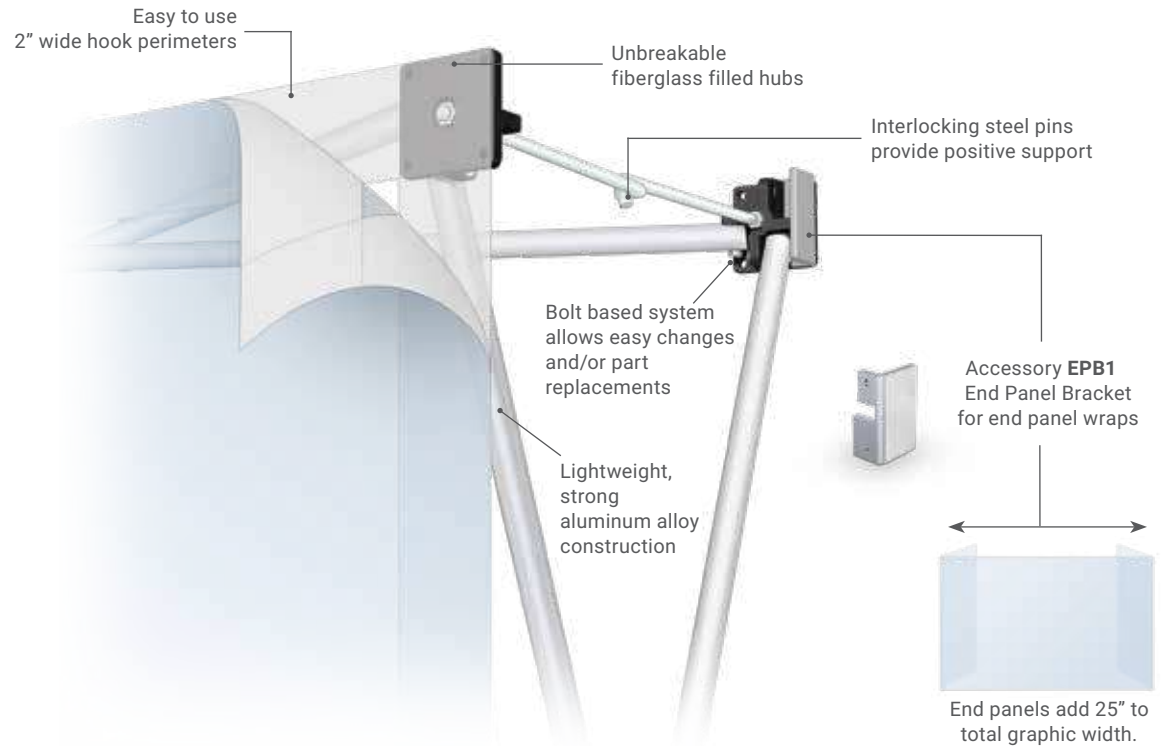

Presto Pop-Ups™ Tension Fabric

Presto Pop-Ups™ - Dye Sub Fabric Graphics

- High impact Dye Sub Printing on fabric
- Virtually “wrinkle free” stretch fabric
- Designed and engineered for this application
- Custom printed from your art work

Specify: **Dye Sub GRAPHIC** Model .

	Without End Panels W x H	with End Panels W x H
GF13A	31" x 88.25"	GF13B 56" x 88.25"
GF22A	59.5" x 59.5"	GF22B 84.5" x 59.5"
GF23A	59.5" x 88.25"	GF23B 84.5" x 88.25"
GF32A	88.25" x 59.5"	GF32B 113.25" x 59.5"
GF33A	88.25" x 88.25"	GF33B 113.25" x 88.25"
GF43A	117.375" x 88.25"	GF43B 142.375" x 88.25"
GF44A	117" x 117"	GF44B 142" x 117"
GF53A	145.75" x 88.25"	GF53B 170.75" x 88.25"
Curved		
GF33AC	80" x 88.25"	GF33BC 105" x 88.25"
GF43AC	106" x 88.25"	GF43BC 131" x 88.25"

Note: Most Templates available online, Must add bleeds, etc.

The Ultimate in Presentation Convenience!

Our American made frame is the unsurpassed standard in Quality and Value.

These units “Pop-UP” and assemble in minutes. Graphics can stay attached to frame when closed.

Presto Pop-Up displays are ultra easy to set-up and the amazing quality dye sub graphic ensures maximum impact.