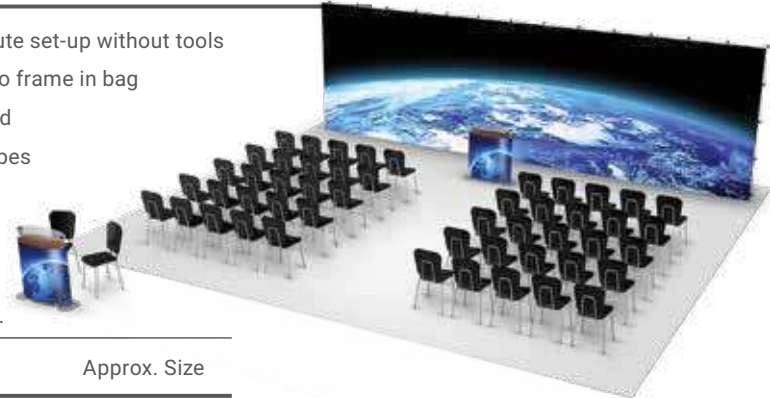

JB1 Joining Brackets

• Join frames together, call to determine quantity.

Presto Pop-Up Accessories™

Tension Fabric

SuperWide Presto Pop-Ups™ - A Virtual Portable Billboard

- Incredibly easy, two minute set-up without tools
- Graphic stays attached to frame in bag
- Hook perimeters included
- Ultra lightweight alloy tubes
- Matte silver finish
- Adjustable leveling feet