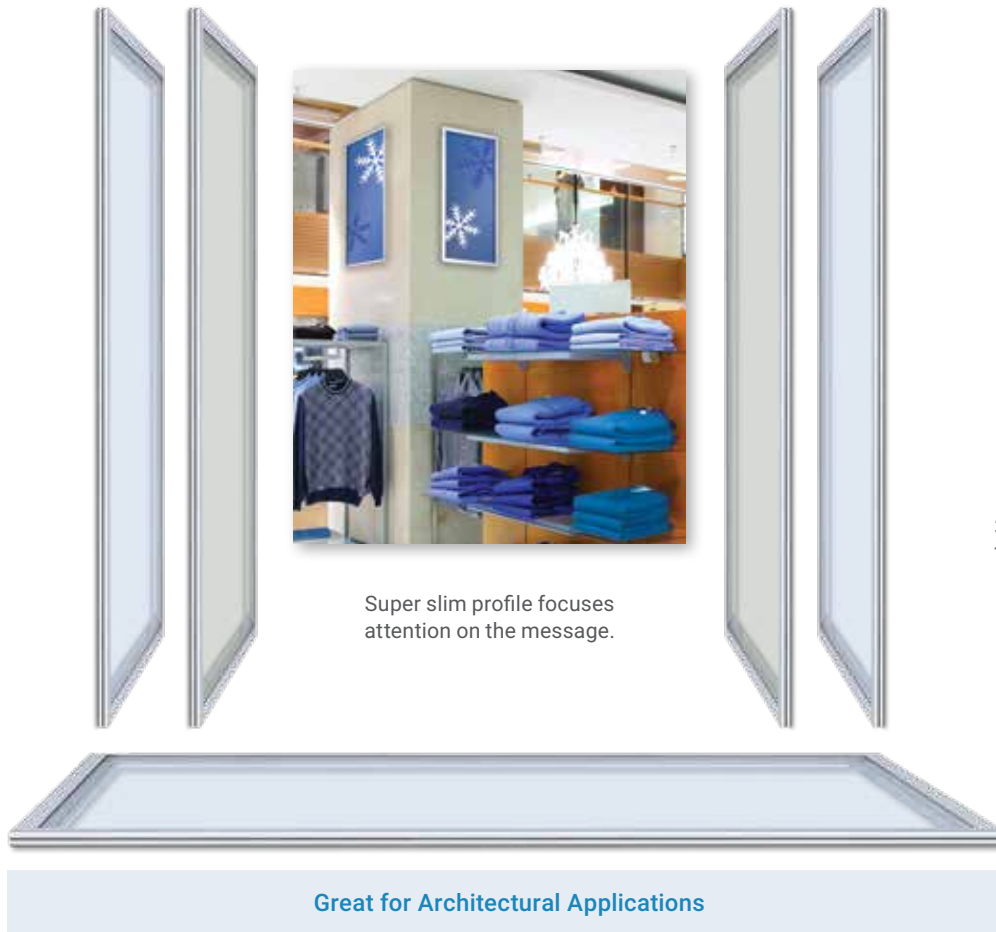

SupraSlim™ SnapFrames

Super slim profile focuses attention on the message.

Only
3/4" wide
1/2" deep