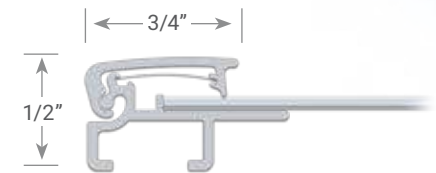

### SupraSlim SnapFrames™

- Aluminum rails, 3/4" wide, 1/2" deep
- Accepts substrates up to 1/32" thick
- Matte or clear lens included
- Styrene backing included
- Mounts vertically or horizontally
- Wall mount hardware provided

## Front Loading Convenience

Choice of matte or clear lens included

Strong spring loaded

Styrene backing

↓  
For Media  
up to 1/32"  
↑

Live area:  
3/8" margin.

**Ships Fully  
Assembled**

Mitered Corners