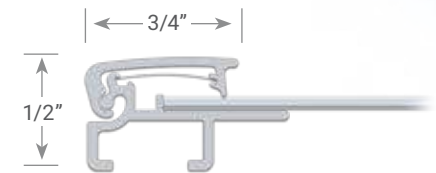

SupraSlim Profile