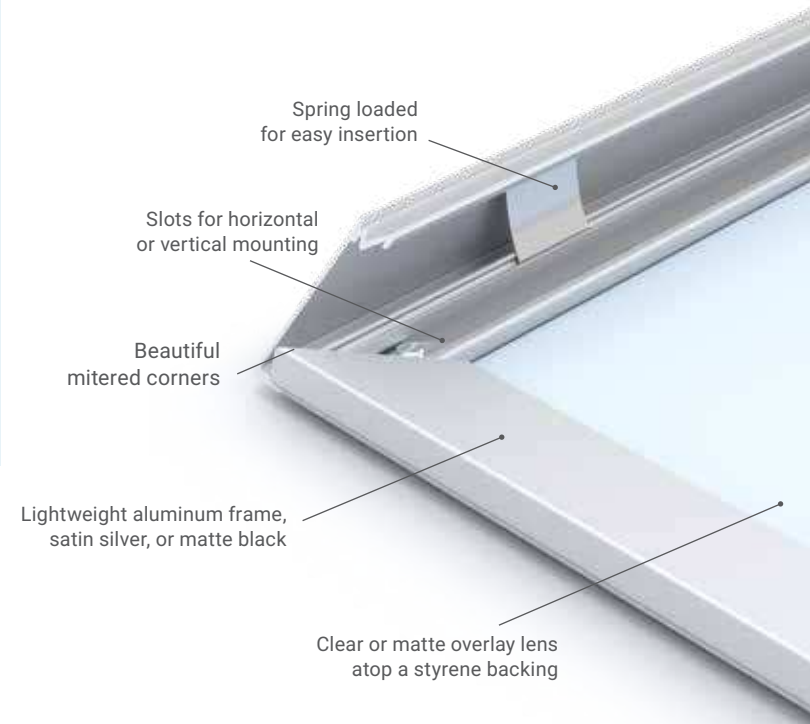

EasyOpen™ SnapFrames

ME7-S-RE-C

Aluminum EasyOpen SnapFrames™

- Simply pull up each leaf to snap open, place graphic under the lens, and snap close.
- Front load convenience without any hassle.
- Handsome finishes complement most any décor.
- All aluminum construction, built to last.
- Wall hanging hardware is included.

Divider bar option

Aluminum Bar attaches with pressure sensitive adhesive. **Specify Side**

EasyOpen SnapFrames™

- Aluminum frames, 1-1/4" wide, 9/16" deep
- Accepts posters and paper signs to 1/32" thick
- Vertical & horizontal mounting holes
- Styrene backing
- Clear or matte overlay lens
- Wall screws and anchors

↓
For Media
up to 1/32"

3/8" margin
covered by frame.

Change Graphics Effortlessly!

Aluminum Standard Options

Rectilinear - a modern aesthetic

Both are
1-1/4" wide x 9/16" high

Curvilinear - classic original shape

Custom Options

Custom requests are encouraged.
Our customer service and
inside sales teams are ready to help.

- Any Size or Custom Color
- Wood Grain Vinyl Wrap
- Slatwall Brackets
- Brackets to mount to Madix or Lozier Standards
- Ceiling Mounts
- Countertop and Floor Stands
- Stand Offs
- Dividers for the live area
- Special Packouts