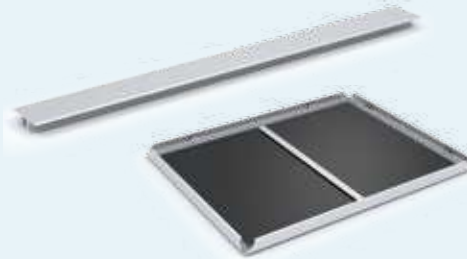

EasyOpen™ SnapFrames

ME7-S-RE-C

Aluminum EasyOpen SnapFrames™

- Simply pull up each leaf to snap open, place graphic under the lens, and snap close.
- Front load convenience without any hassle.
- Handsome finishes complement most any décor.
- All aluminum construction, built to last.
- Wall hanging hardware is included.

Divider bar option

Aluminum Bar attaches with pressure sensitive adhesive. **Specify Side**

EasyOpen SnapFrames™

- Aluminum frames, 1-1/4" wide, 9/16" deep
- Accepts posters and paper signs to 1/32" thick
- Vertical & horizontal mounting holes
- Styrene backing
- Clear or matte overlay lens
- Wall screws and anchors

↓
For Media
up to 1/32"

3/8" margin
covered by frame.

Change Graphics Effortlessly!

Aluminum Standard Options

Rectilinear - a modern aesthetic

Both are
1-1/4" wide x 9/16" high

Curvilinear - classic original shape