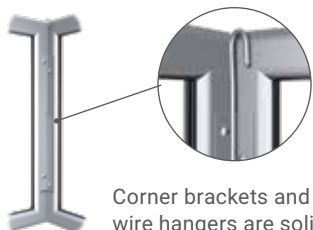

Live area: 3/8" margin
is covered by the frame.

Strong, Lightweight - Cost Effective

- Aluminum alloy
- Cool curvilinear shape
- Contemporary design
- Precision miters
- Accepts 3/16" full graphics
- Easy side loading
- 5 minute assembly
- Handsome satin finishes

Four Sided Structures

Specify: Model – Color

Model	Size: W x H x D	Color
SRCPX1	42" x 12" x 42"	-S Satin Silver
SRCPX2	48" x 18" x 42"	-B Matte Black
SRCPX3	48" x 24" x 36"	

Harness sets & other Hanging Hardware available pgs. 112 - 113

Steel Hanging Brackets

Corner brackets and welded
wire hangers are solid steel.

Units are also
available without
the hanging hooks
to stack on the floor.