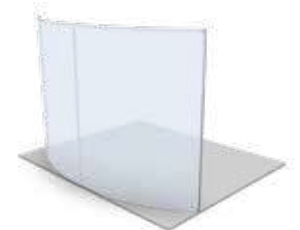

Specify: Model **Note:** Graphic templates available online.

Frames	Width	Graphic Linear Width	Height	Depth
CC86	96"	120" Approximate Linear Length	72"	30"
CC88	96"		96"	30"
CC810	96"		120"	30"
CC106	117"	140" Approximate Linear Length	72"	33"
CC108	117"		96"	33"
CC1010	117"		120"	33"
CC126	144"	176" Approximate Linear Length	72"	42"
CC128	144"		96"	42"
CC1210	144"		120"	42"

As sewing techniques differ,
please order the frame before graphic preparation.

Pillowcase Graphics available - call for pricing.

Swage & spring button,
tool-free coded assembly.

LNB1 (imported): Soft nylon bag
keeps elements together, FREE
with every Cool C Wall.
33" x 18" x 13".

Front view

Back view -
Graphics can be 2 sided

Mega Wave Walls™

Tension Fabric

SPECIFY: Model Note: Graphic templates available online.

Frames	Width	Graphic Lineal Width	Height	Depth
MG84	96"	117" Approximate Linear Length	48"	17"
MG86	96"		72"	17"
MG88	96"		96"	17"
MG810	96"		120"	17"

Note: Fabrics differ as do sewing techniques, please order the frame before graphic preparation.

Mega Wave™ Tension Graphics

- Endless possibilities, custom printed from your artwork produce fabulous visual marketing effects.
- Top quality high dpi dye sub printing on a virtually "Wrinkle Free" stretch fabric, designed for this application.
- Pillow case mounting with an industrial zipper closure offers amazing ease of assembly.
- Graphics are available 1 or 2 sided. Light blockers are also available.