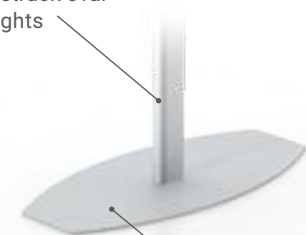

↓  
For Media  
up to 1/4"  
↑

Large format aluminum frames

Frames ship ready to assemble, saving significantly on freight costs

Textured endcaps

Beautiful aluminum racetrack oval uprights

NSTR6-V-S

Units ship ready to assemble.  
Estimated assembly time - 8 minutes.  
NOTE: Once assembled, units cannot be disassembled.  
Rubber mallet recommended for assembly.

Frames are 1/4" full top load and 3/8" margin is covered by the frame.

HD1 Set of 3 clips. Grips onto frame and holds placards up to 1/8" thick.

Racetrack oval uprights

Marquise Base  
18" long, 8-3/4" in the center laser cut steel bases, solid double bolt connection