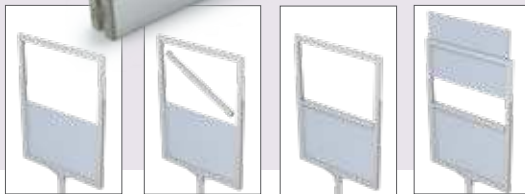

Color*  

*Not on price sheet must use to order.

Custom sizes available

Frames are 1/4" full top load and 3/8" margin is covered by the frame.

Heights

- 36" h Frames start 36" off floor
- 48" h Frames start 24" off floor
- 60" / 72" h Frames start 12" off floor

Monster Frame Divider™

Increased flexibility, subdivide the frame into different graphic spaces. Customized to fit your needs. Use the same frame many different ways.

Frame adapts as your needs change

NST2436-S with Monster Frame Divider (sold separately)