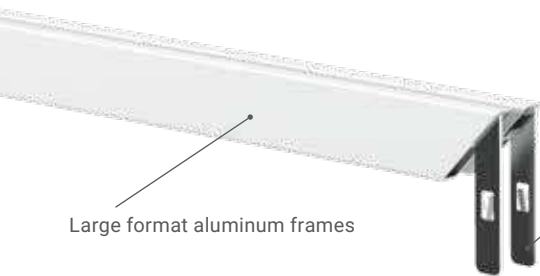

### Large Format Monster Frames™

- Aluminum alloy racetrack oval uprights
- Specially designed heavy-duty alloy frame
- Rock solid double bolt upright to base connection
- Two marquise shaped steel bases
- 1/4" full top loading for graphic insertion

↓  
For Media  
up to 1/4"  
↑

Large format aluminum frames

Frames ship ready to assemble, saving significantly on freight costs

Textured endcaps

Beautiful aluminum racetrack oval uprights

NSTR6-V-S

Units ship ready to assemble.  
Estimated assembly time - 8 minutes.  
NOTE: Once assembled, units cannot be disassembled.  
Rubber mallet recommended for assembly.

Frames are 1/4" full top load and 3/8" margin is covered by the frame.

HD1 Set of 3 clips. Grips onto frame and holds placards up to 1/8" thick.

Racetrack oval uprights

Marquise Base  
18" long, 8-3/4" in the center laser cut steel bases, solid double bolt connection