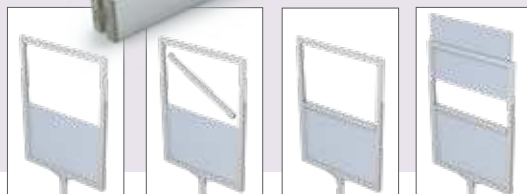

Monster Drop-In SignFrames™ Floor Stand Frames

Large Format Monster SignFrames™

- Units ship K.D. ready to assemble for significant freight savings
- Marquise shaped steel bases
- Specially designed heavy duty frame

Specify: Model – Orientation* – Color*

Model	Graphic Size	Orientation*
NSTR1	36" x 48"	-H Horizontal
NSTR2	36" x 60"	-V Vertical
NSTR3	36" x 72"	
NSTR4	48" x 48"	
NSTR5	48" x 60"	-S Satin Silver
NSTR6	48" x 72"	-B Matte Black
NSTR7	60" x 60"	
NSTR8	60" x 72"	

Color*

*Not on price sheet must use to order.

Custom sizes available

Frames are 1/4" full top load and 3/8" margin is covered by the frame.

Heights

- 36" h Frames start 36" off floor
- 48" h Frames start 24" off floor
- 60" / 72" h Frames start 12" off floor

Monster Frame Divider™

Increased flexibility, subdivide the frame into different graphic spaces. Customized to fit your needs. Use the same frame many different ways.

Frame adapts as your needs change