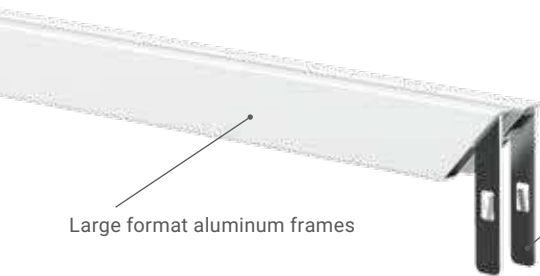

Monster Drop-In SignFrames™

Floor Stand Frames

Large Format Monster Frames™

- Aluminum alloy racetrack oval uprights
- Specially designed heavy-duty alloy frame
- Rock solid double bolt upright to base connection
- Two marquise shaped steel bases
- 1/4" full top loading for graphic insertion

↓
For Media
up to 1/4"
↑

Large format aluminum frames

Frames ship ready to assemble, saving significantly on freight costs

Textured endcaps

Beautiful aluminum racetrack oval uprights

NSTR6-V-S

Units ship ready to assemble.
Estimated assembly time - 8 minutes.
NOTE: Once assembled, units cannot be disassembled.
Rubber mallet recommended for assembly.

Frames are 1/4" full top load and 3/8" margin is covered by the frame.

HD1 Set of 3 clips. Grips onto frame and holds placards up to 1/8" thick.

Racetrack oval uprights

Marquise Base
18" long, 8-3/4" in the center laser cut steel bases, solid double bolt connection