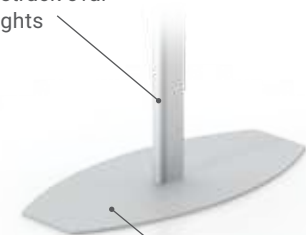

Monster Drop-In SignFrames™

Floor Stand Frames

Large Format Monster Frames™

- Aluminum alloy racetrack oval uprights
- Specially designed heavy-duty alloy frame
- Rock solid double bolt upright to base connection
- Two marquise shaped steel bases
- 1/4" full top loading for graphic insertion

↓
For Media
up to 1/4"
↑

Large format aluminum frames

Frames ship ready to assemble, saving significantly on freight costs

Textured endcaps

Beautiful aluminum racetrack oval uprights

NSTR6-V-S

Units ship ready to assemble.
Estimated assembly time - 8 minutes.
NOTE: Once assembled, units cannot be disassembled.
Rubber mallet recommended for assembly.

Frames are 1/4" full top load and 3/8" margin is covered by the frame.

HD1 Set of 3 clips. Grips onto frame and holds placards up to 1/8" thick.

Racetrack oval uprights

Marquise Base
18" long, 8-3/4" in the center laser cut steel bases, solid double bolt connection