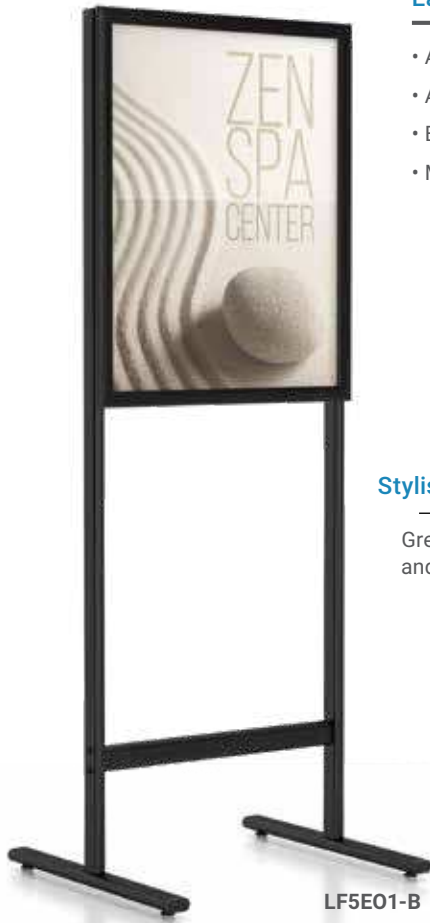

↓
For Media
up to 1/32"
↑

ET2H-S

Image area:
3/8" Frame Margin

ET1H-B

Featuring Aluminum front open SnapFrames, laser cut round 3/16" steel bases and 36" high upright aluminum poles.

SPECIFY: Model – Orientation* – Color* -S Satin Silver or -B Matte Black

Model	Graphic Size	Pole	Base	Orientation*
ETO	8.5" x 11"	36" Straight	11" Round	-H Horizontal
ET3	11" x 14"	36" Straight	11" Round	-V Vertical
ET1	11" x 17"	36" Straight	15" Round	
ET2	14" x 22"	36" Straight	15" Round	

*Does not affect price

ET3V-S

EasyOpen SnapFrame Stands™

- Aluminum 1-1/4" wide SnapFrames
- Accepts graphics up to 1/32" thick
- EasyOpen convenience. 66" total height
- Matte overlay lens, floor levelers

Stylish & Elegant!

Great for Retail
and Hospitality
Settings

↓
For Media
up to 1/32"
↑

EF4E0H-B
with Literature Basket

EF1E0H-S

Angled EasyOpen SnapFrame Pedestal Stands™

- Easy-Open™ SnapFrames
- All metal construction
- Styrene backs
- Matte lens included