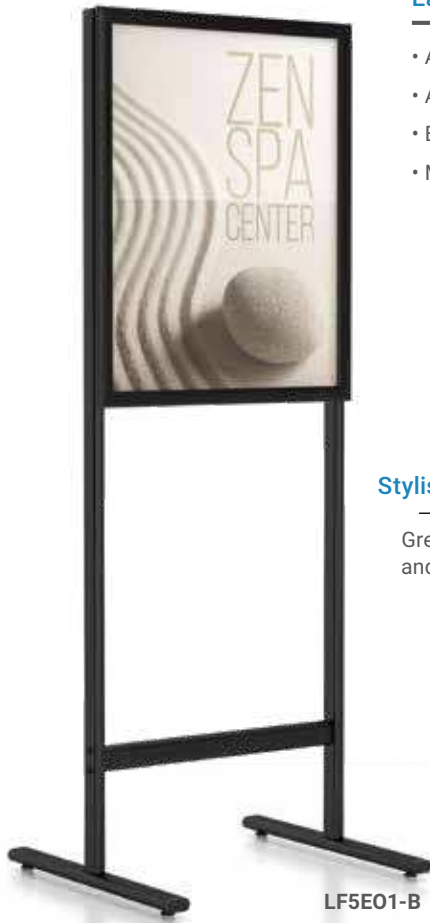

↓  
For Media  
up to 1/32"  
↑

ET2H-S

Image area:  
3/8" Frame Margin

ET1H-B

Featuring Aluminum front open SnapFrames, laser cut round 3/16" steel bases and 36" high upright aluminum poles.

SPECIFY: Model – Orientation\* – Color\* -S Satin Silver or -B Matte Black

Model	Graphic Size	Pole	Base	Orientation*
ETO	8.5" x 11"	36" Straight	11" Round	-H Horizontal
ET3	11" x 14"	36" Straight	11" Round	-V Vertical
ET1	11" x 17"	36" Straight	15" Round	
ET2	14" x 22"	36" Straight	15" Round	

## EasyOpen SnapFrame Stands™

- Aluminum 1-1/4" wide SnapFrames
- Accepts graphics up to 1/32" thick
- EasyOpen convenience. 66" total height
- Matte overlay lens, floor levelers