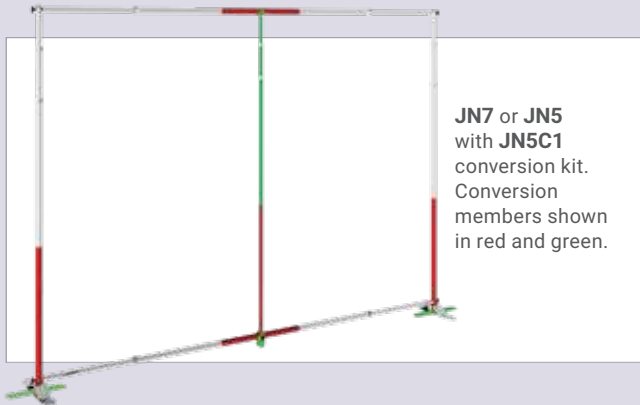

Adjustable Large/Grand Format™ Banner Stands

Sturdy Construction – Feel the Quality

Features

- Telescopic height 37"-96" • Two 3" x 17" formed steel bases
- Pole pocket mounting • Great portability. 5 minute assembly

Jumbo Diameter Tubing

Model	Width	Upright Diameters	Crossbar	Hem
JN4	30"-48"	1-1/4"-1-3/8"-1-1/2"	1-5/8" Diameter	3"
JN5	52"-96"	1-1/4"-1-3/8"-1-1/2"	1-5/8" Diameter	3"
JN6	24"-42"	1-1/4"-1-3/8"-1-1/2"	1-5/8" Diameter	3"
EBGH	Travel bag holds 1 Banner Stand and 1 Conversion Kit			

Specify: Color -**S** Satin Silver or -**B** Matte Black

Note: For heavy weight vinyls & graphics, special order uprights with B locks. Extra cost applies.

Sturdy Steel
"Bridge" Support Base.

Twist lock offers infinite
horizontal and vertical adjustments.

Adjustable Large/Grand Format™ Banner Stands

Conversion Kits for Grand Format!

- Convert BN5 & JN5 up to 10' & 12' high & wide.

Conversion Kits

Model	Kits	Inserts and Center Support
BN5C1	10' Kit for BN-5	5 inserts & 1 center support
BN5C2	12' Kit for BN-5	10 inserts & 1 center support
JN5C1	10' Kit for JN-5	5 inserts & 1 center support
JN5C2	12' Kit for JN-5	10 inserts & 1 center support
EBGH	Travel bag holds 1 conversion kit & 1 banner stand	