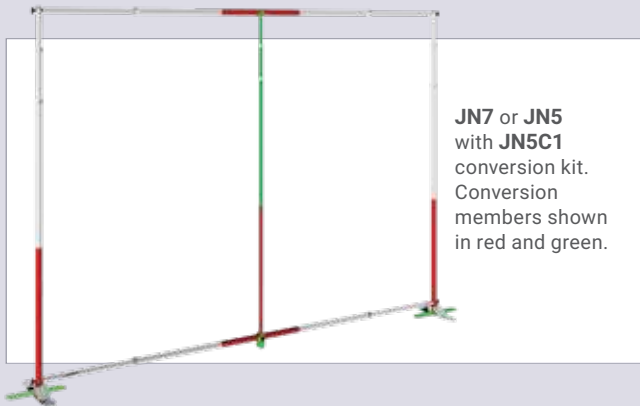

Adjustable Large/Grand Format™ Banner Stands

Sturdy Construction – Feel the Quality

Features

- Telescopic height 37"-96"
- Two 3" x 17" formed steel bases
- Pole pocket mounting
- Great portability. 5 minute assembly

Jumbo Diameter Tubing

Model	Width	Upright Diameters	Crossbar	Hem
JN4	30"-48"	1-1/4"-1-3/8"-1-1/2"	1-5/8" Diameter	3"
JN5	52"-96"	1-1/4"-1-3/8"-1-1/2"	1-5/8" Diameter	3"
JN6	24"-42"	1-1/4"-1-3/8"-1-1/2"	1-5/8" Diameter	3"
EBGH	Travel bag holds 1 Banner Stand and 1 Conversion Kit			

Specify: Color -**S** Satin Silver or -**B** Matte Black

Note: For heavy weight vinyls & graphics, special order uprights with B locks. Extra cost applies.

Sturdy Steel
"Bridge" Support Base.

Twist lock offers infinite
horizontal and vertical adjustments.

Adjustable Large/Grand Format™ Banner Stands

Conversion Kits for Grand Format!

- Convert BN5 & JN5 up to 10' & 12' high & wide.

Conversion Kits

Model	Kits	Inserts and Center Support
BN5C1	10' Kit for BN-5	5 inserts & 1 center support
BN5C2	12' Kit for BN-5	10 inserts & 1 center support
JN5C1	10' Kit for JN-5	5 inserts & 1 center support
JN5C2	12' Kit for JN-5	10 inserts & 1 center support
EBGH	Travel bag holds 1 conversion kit & 1 banner stand	